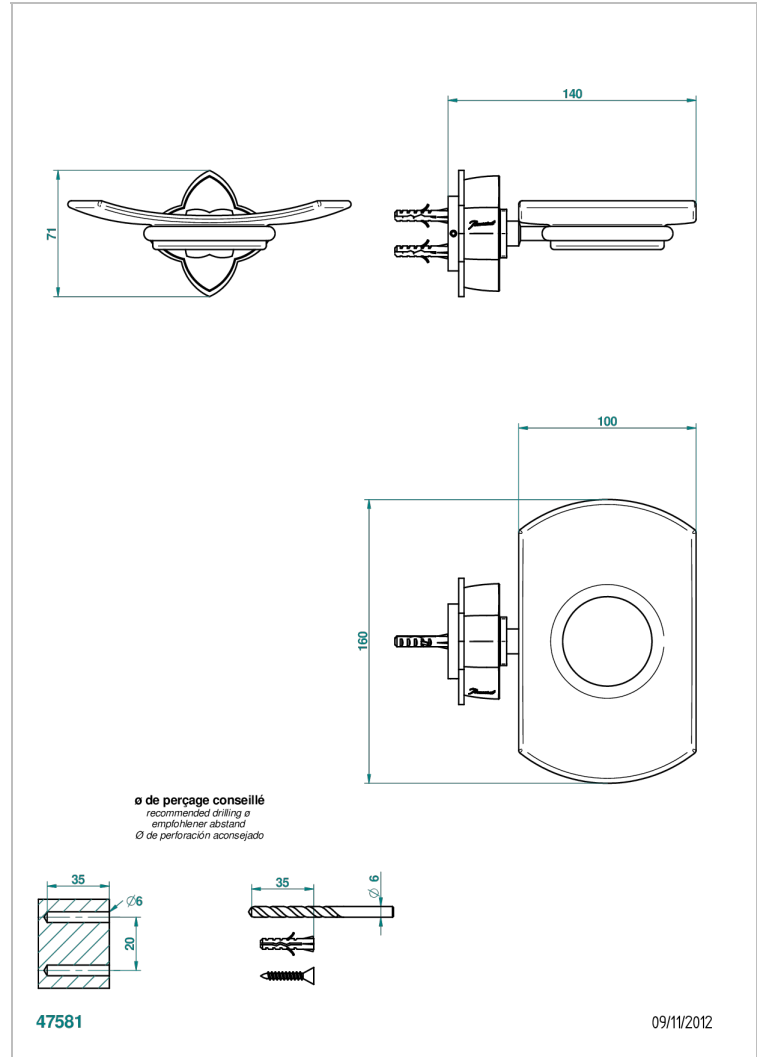

PETALE DE CRISTAL - RED CRYSTAL

U6C-500

Glass soap dish, wall mounted

THG[®]
PARIS

CHARACTERISTIC

- Pétale de Cristal - Red crystal
- Glass soap dish, wall mounted

AVAILABLE FINITIONS

Black ceram - D30
Blush PVD - H62
Brass color PVD - H49
Brown bronze color PVD - F33
Chrome polished - A02
Chrome polished / gold polished - G02