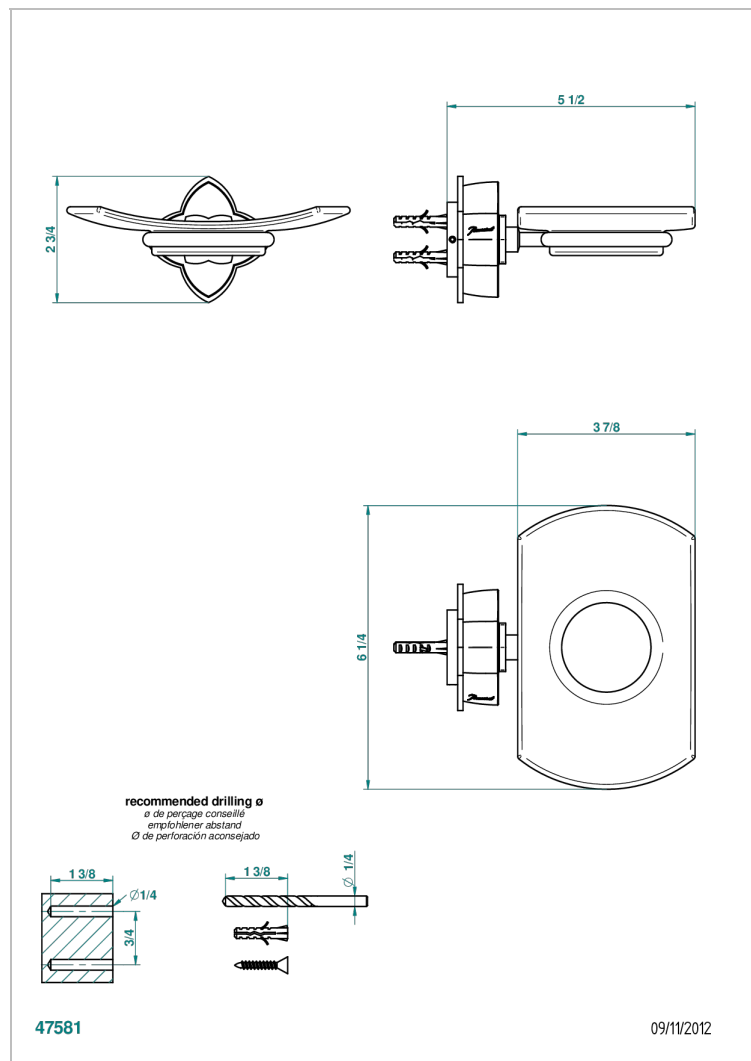

PETALE DE CRISTAL - RED CRYSTAL

U6C-500

Glass soap dish, wall mounted

CHARACTERISTIC

- Pétale de Cristal - Red crystal
- Glass soap dish, wall mounted

AVAILABLE FINITIONS

Black ceram - D30
Blush PVD - H62
Brass color PVD - H49
Brown bronze color PVD - F33
Chrome polished - A02
Chrome polished / gold polished - G02