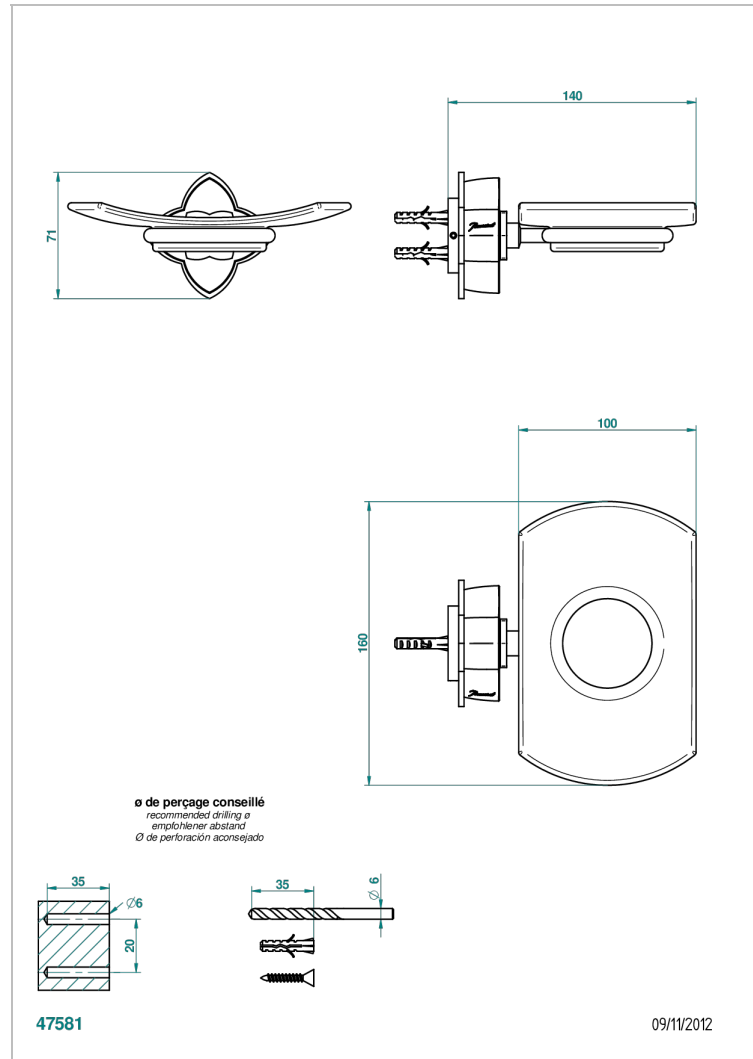

PETALE DE CRISTAL - RED CRYSTAL

U6C-500

Wall mounted glass soap dish

THG[®]
PARIS

CHARACTERISTIC

- Pétale de Cristal - Red crystal
- Wall mounted glass soap dish

AVAILABLE FINITIONS

Antique nickel - H28
Black ceram - D30
Blush PVD - H62
Brass color PVD - H49
Brown bronze color PVD - F33
Gold color PVD - H52