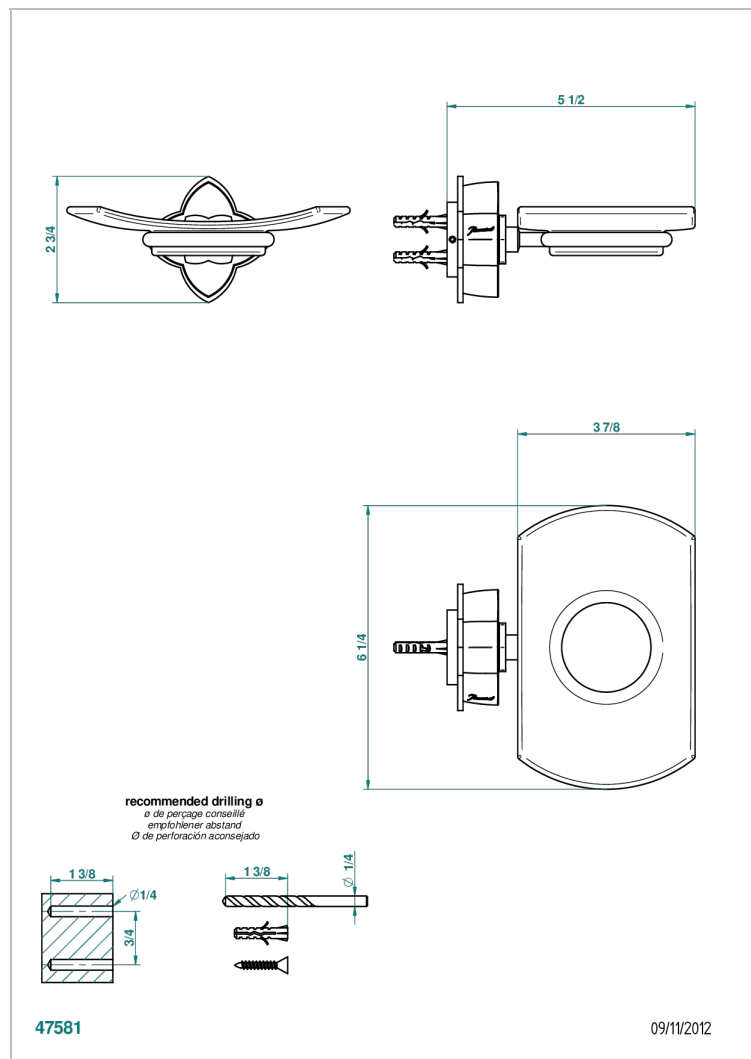

# PETALE DE CRISTAL - RED CRYSTAL

U6C-500

Wall mounted glass soap dish

## CHARACTERISTIC

- Pétale de Cristal - Red crystal
- Wall mounted glass soap dish