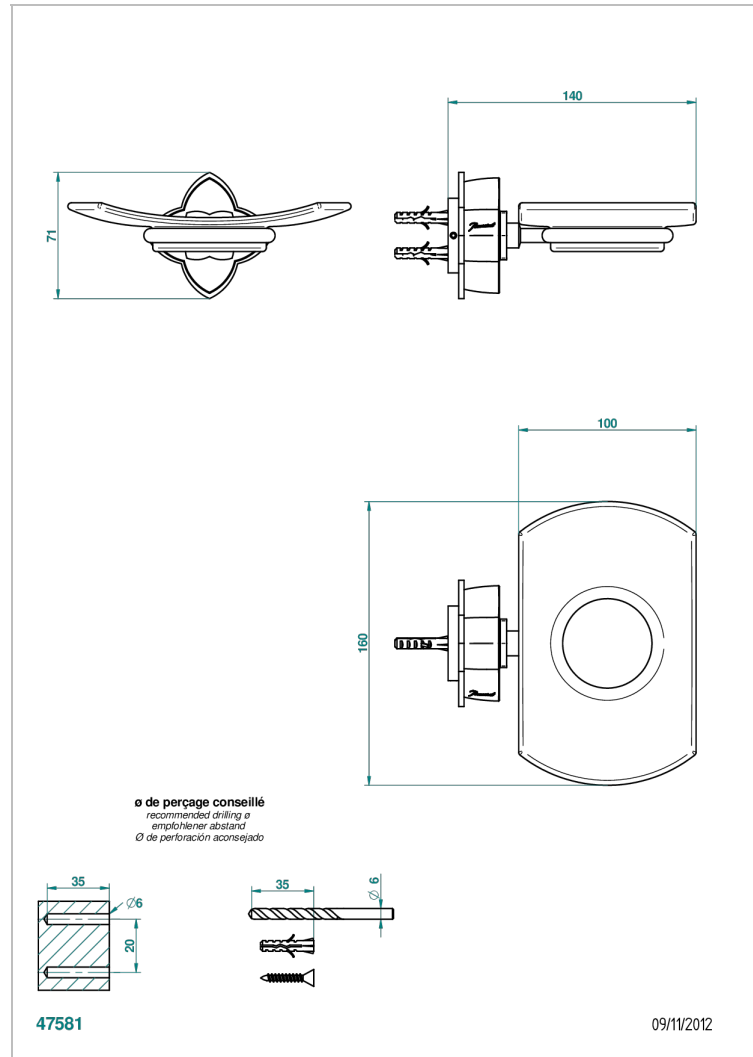

PETALE DE CRISTAL - RED CRYSTAL

U6C-500

Wall mounted glass soap dish

THG[®]
PARIS

CHARACTERISTIC

- Pétale de Cristal - Red crystal
- Wall mounted glass soap dish

AVAILABLE FINITIONS

Antique nickel - H28
Black ceram - D30
Blush PVD - H62
Brass color PVD - H49
Brown bronze color PVD - F33
Gold color PVD - H52