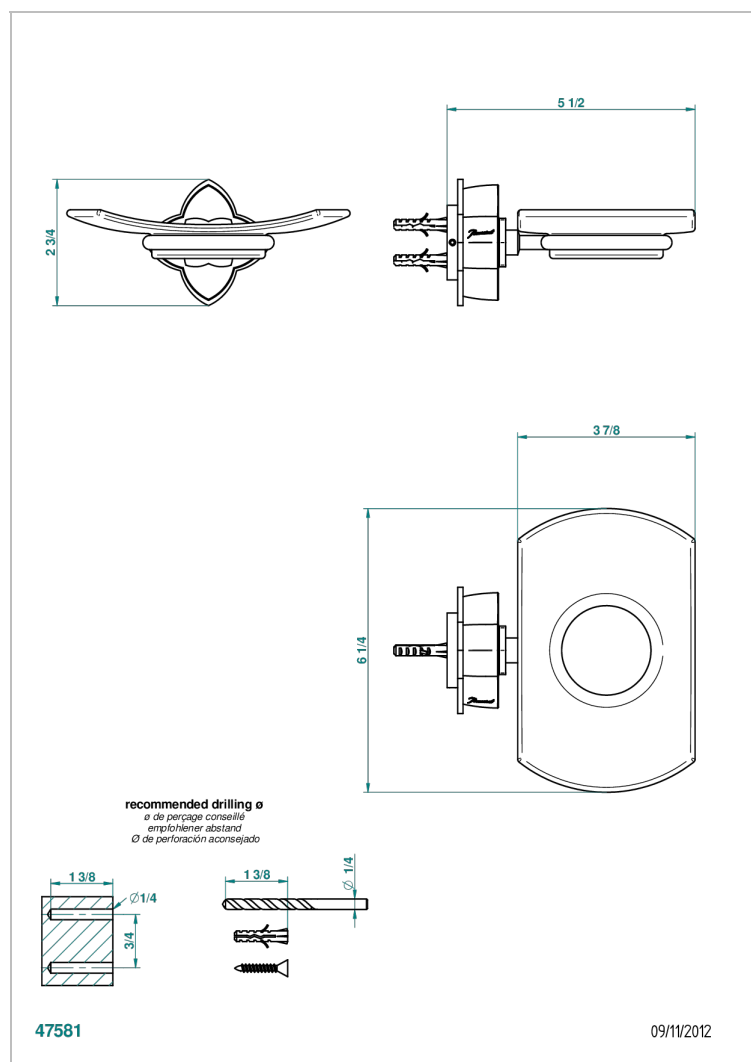

PETALE DE CRISTAL - RED CRYSTAL

U6C-500

Wall mounted glass soap dish

CHARACTERISTIC

- Pétale de Cristal - Red crystal
- Wall mounted glass soap dish

AVAILABLE FINITIONS

Antique nickel - H28
Black ceram - D30
Blush PVD - H62
Brass color PVD - H49
Brown bronze color PVD - F33
Gold color PVD - H52