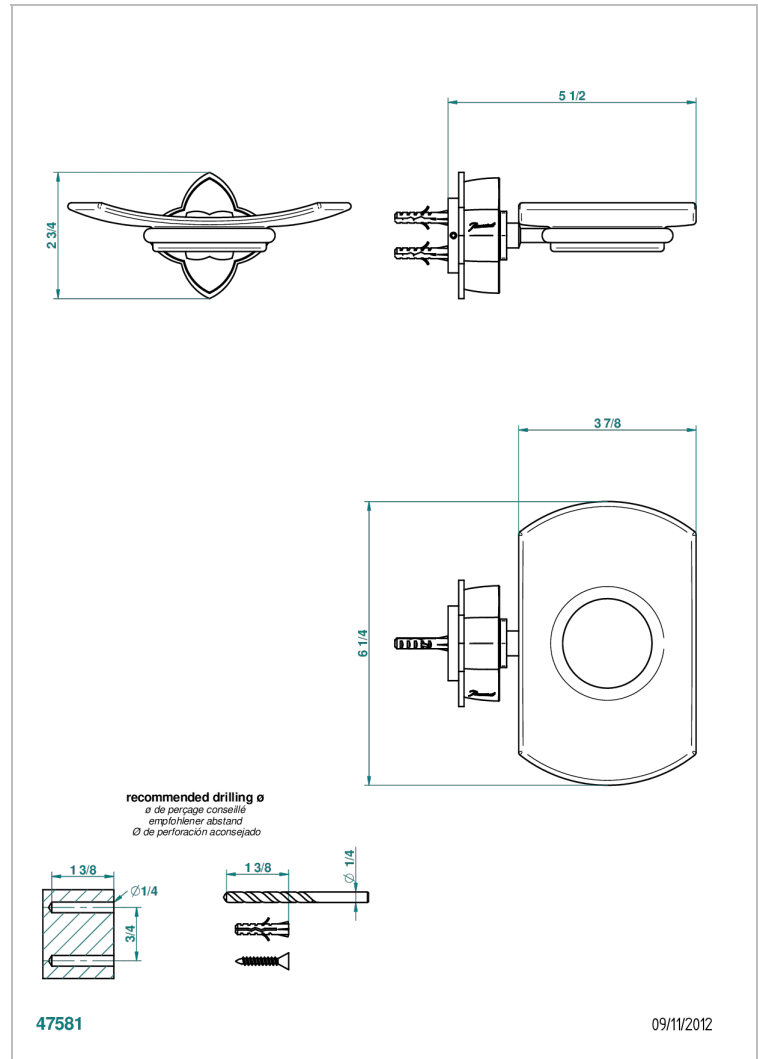

# PETALE DE CRISTAL - RED CRYSTAL

U6C-500

Wall mounted glass soap dish

THG<sup>®</sup>  
PARIS

## CHARACTERISTIC

- Pétale de Cristal - Red crystal
- Wall mounted glass soap dish