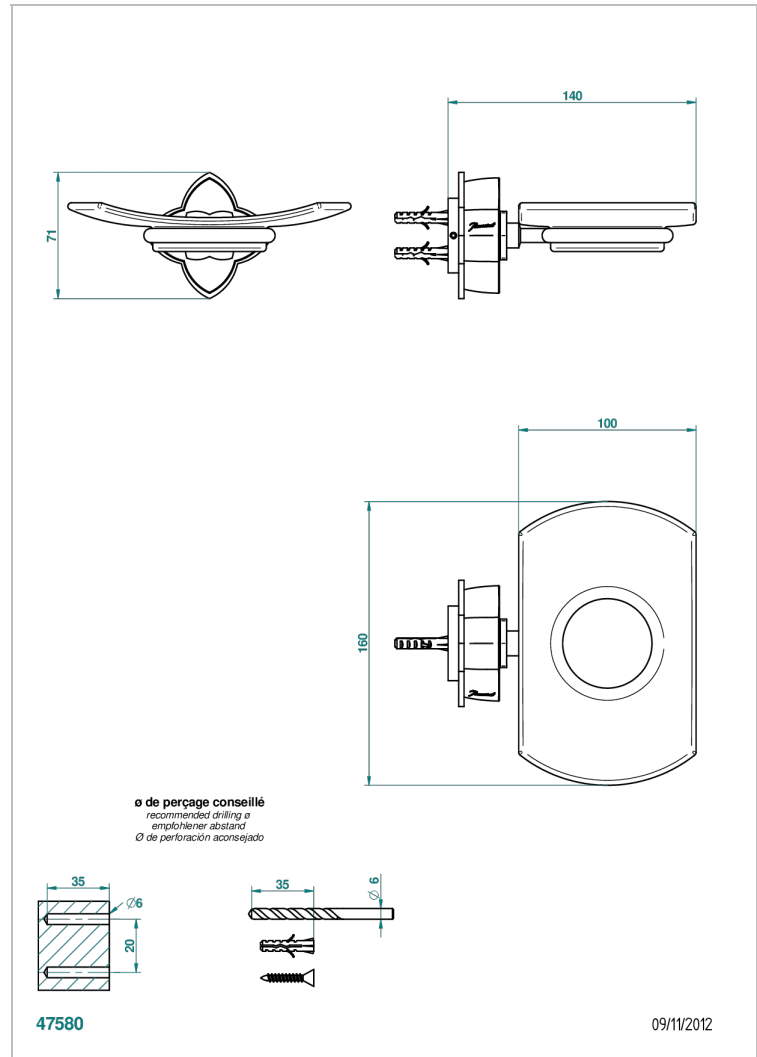

# PETALE DE CRISTAL - BLACK CRYSTAL

U6D-500

Glass soap dish, wall mounted

THG<sup>®</sup>  
PARIS

## CHARACTERISTIC

- Pétale de Cristal - Black crystal
- Glass soap dish, wall mounted