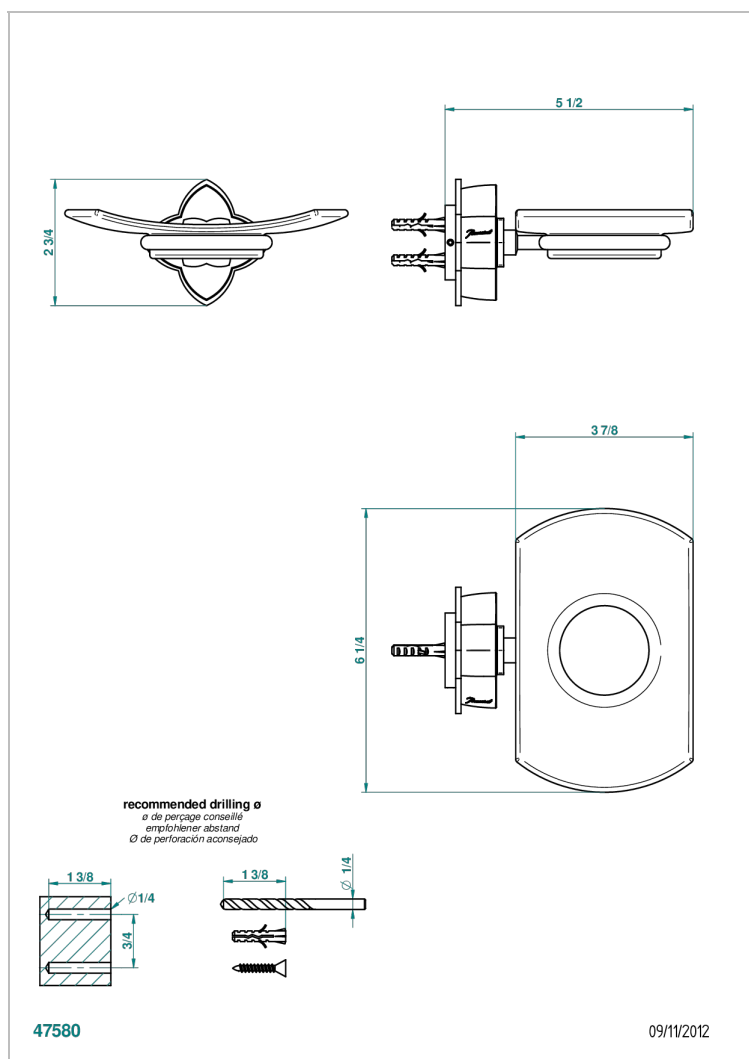

PETALE DE CRISTAL - BLACK CRYSTAL

U6D-500

Glass soap dish, wall mounted

CHARACTERISTIC

- Pétale de Cristal - Black crystal
- Glass soap dish, wall mounted

AVAILABLE FINITIONS

Black ceram - D30

Blush PVD - H62