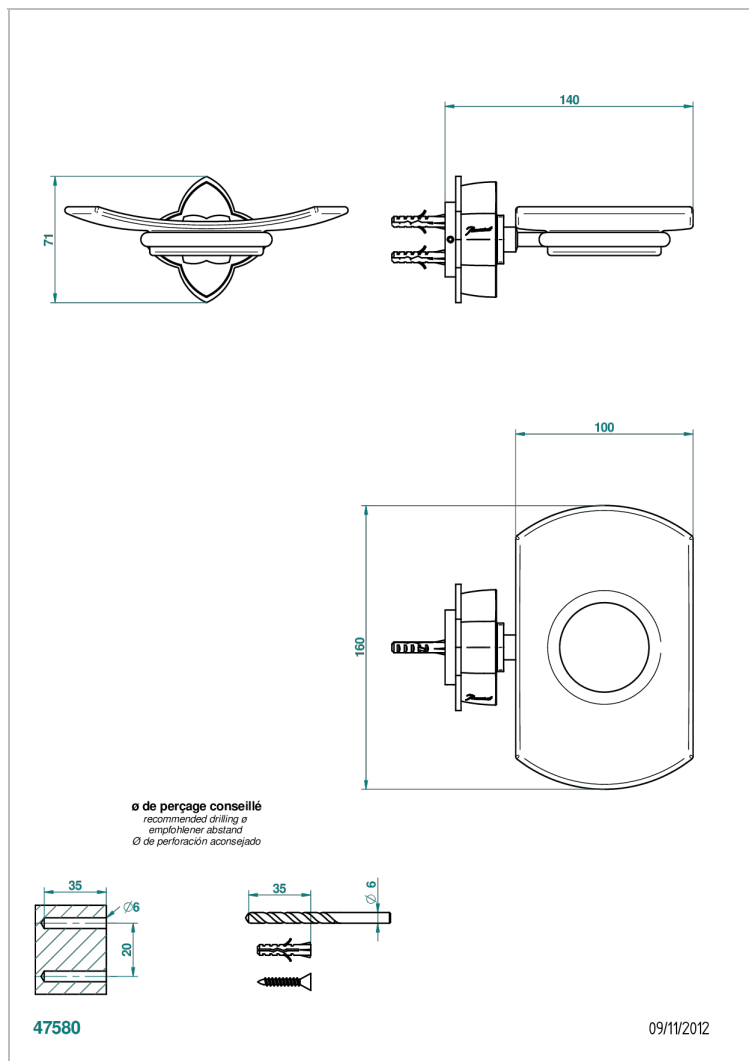

# PETALE DE CRISTAL - BLACK CRYSTAL

U6D-500

Wall mounted glass soap dish

## CHARACTERISTIC

- Pétale de Cristal - Black crystal
- Wall mounted glass soap dish