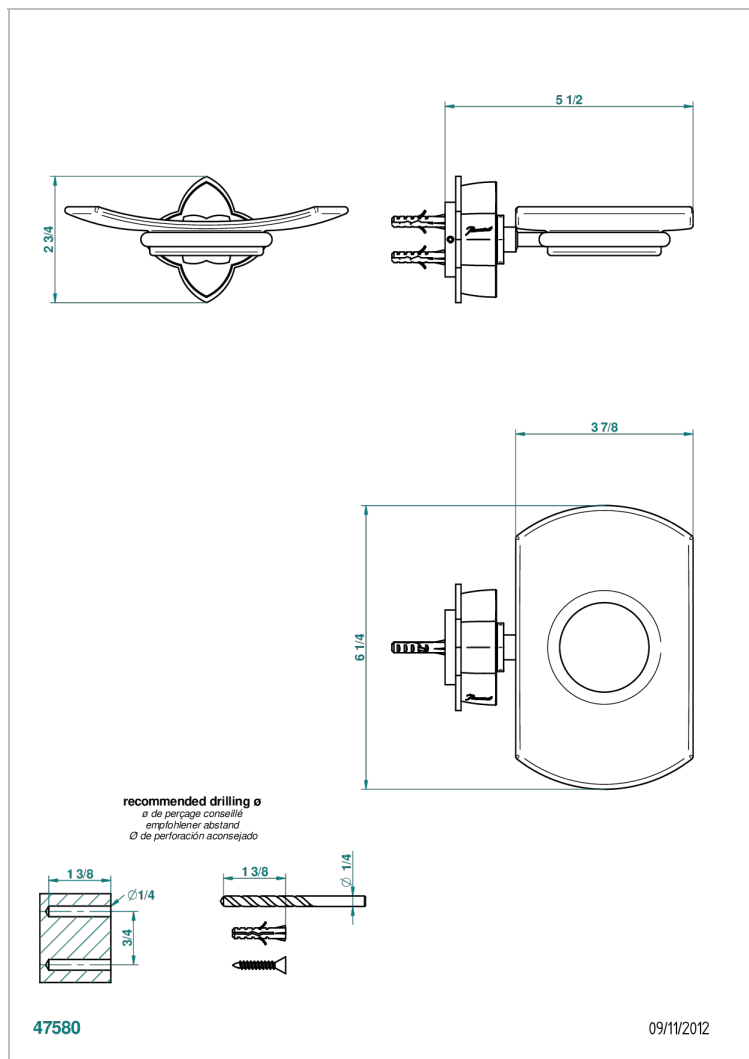

# PETALE DE CRISTAL - BLACK CRYSTAL

U6D-500

Wall mounted glass soap dish

## CHARACTERISTIC

- Pétale de Cristal - Black crystal
- Wall mounted glass soap dish