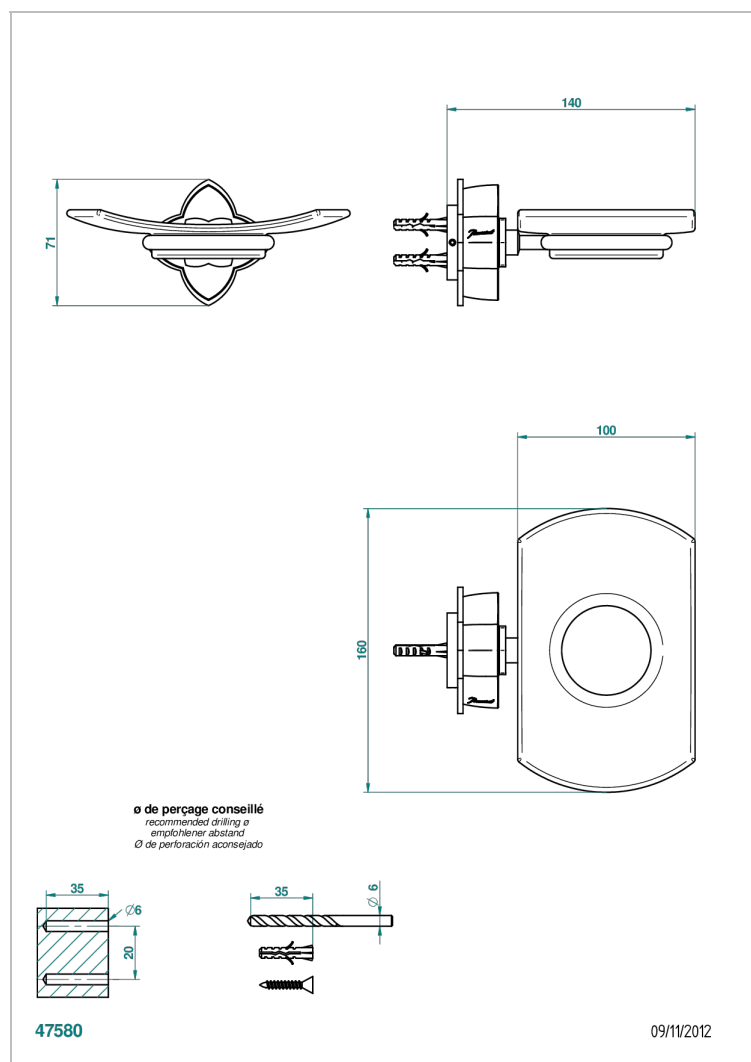

PETALE DE CRISTAL - BLACK CRYSTAL

U6D-500

Wall mounted glass soap dish

CHARACTERISTIC

- Pétale de Cristal - Black crystal
- Wall mounted glass soap dish

AVAILABLE FINITIONS

Antique nickel - H28
Black ceram - D30
Blush PVD - H62
Brass color PVD - H49
Brown bronze color PVD - F33
Gold color PVD - H52