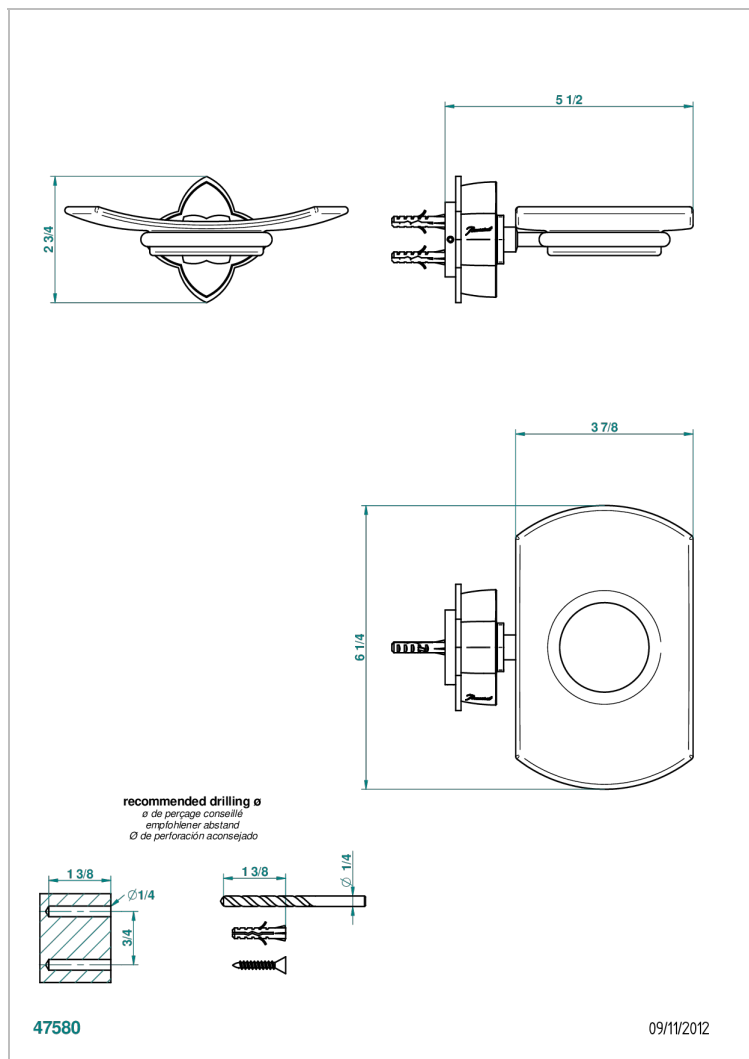

PETALE DE CRISTAL - BLACK CRYSTAL

U6D-500

Wall mounted glass soap dish

CHARACTERISTIC

- Pétale de Cristal - Black crystal
- Wall mounted glass soap dish

AVAILABLE FINITIONS

Antique nickel - H28
Black ceram - D30
Blush PVD - H62
Brass color PVD - H49
Brown bronze color PVD - F33
Gold color PVD - H52