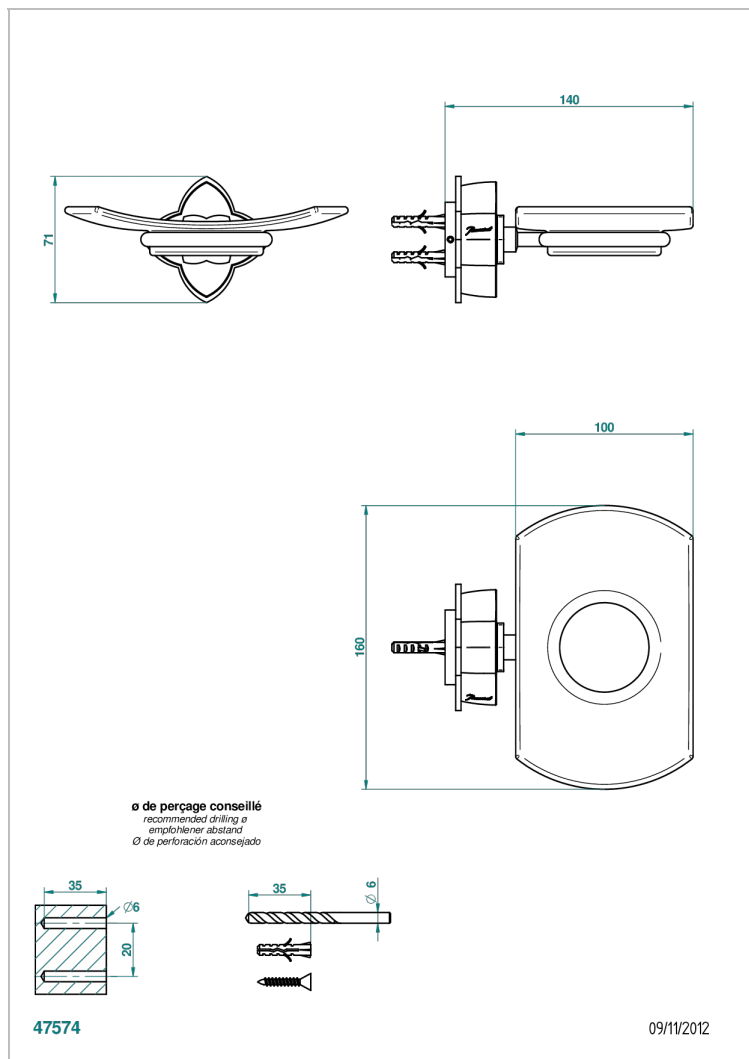

# PETALE DE CRISTAL - BLUE CRYSTAL

U6B-500

Wall mounted glass soap dish

THG<sup>®</sup>  
PARIS

## CHARACTERISTIC

- Pétale de Cristal - Blue crystal
- Wall mounted glass soap dish