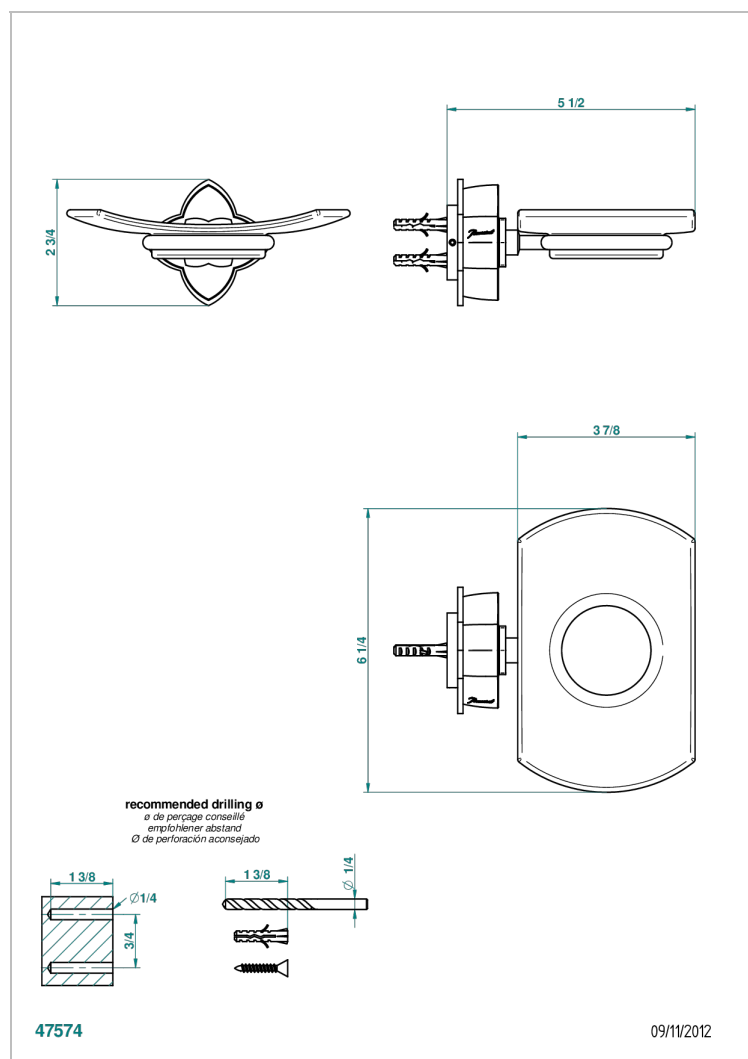

PETALE DE CRISTAL - BLUE CRYSTAL

U6B-500

Wall mounted glass soap dish

CHARACTERISTIC

- Pétale de Cristal - Blue crystal
- Wall mounted glass soap dish

AVAILABLE FINITIONS

Antique nickel - H28
Black ceram - D30
Blush PVD - H62
Brass color PVD - H49
Brown bronze color PVD - F33
Gold color PVD - H52