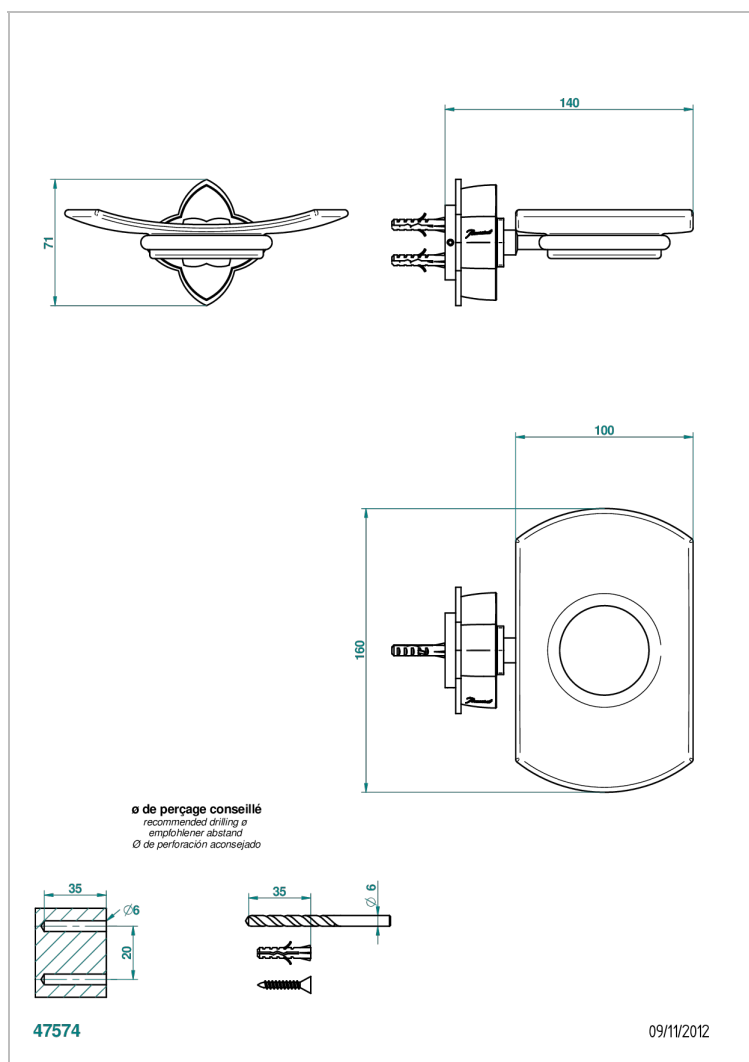

# PETALE DE CRISTAL - BLUE CRYSTAL

U6B-500

Wall mounted glass soap dish

THG<sup>®</sup>  
PARIS

## CHARACTERISTIC

- Pétale de Cristal - Blue crystal
- Wall mounted glass soap dish