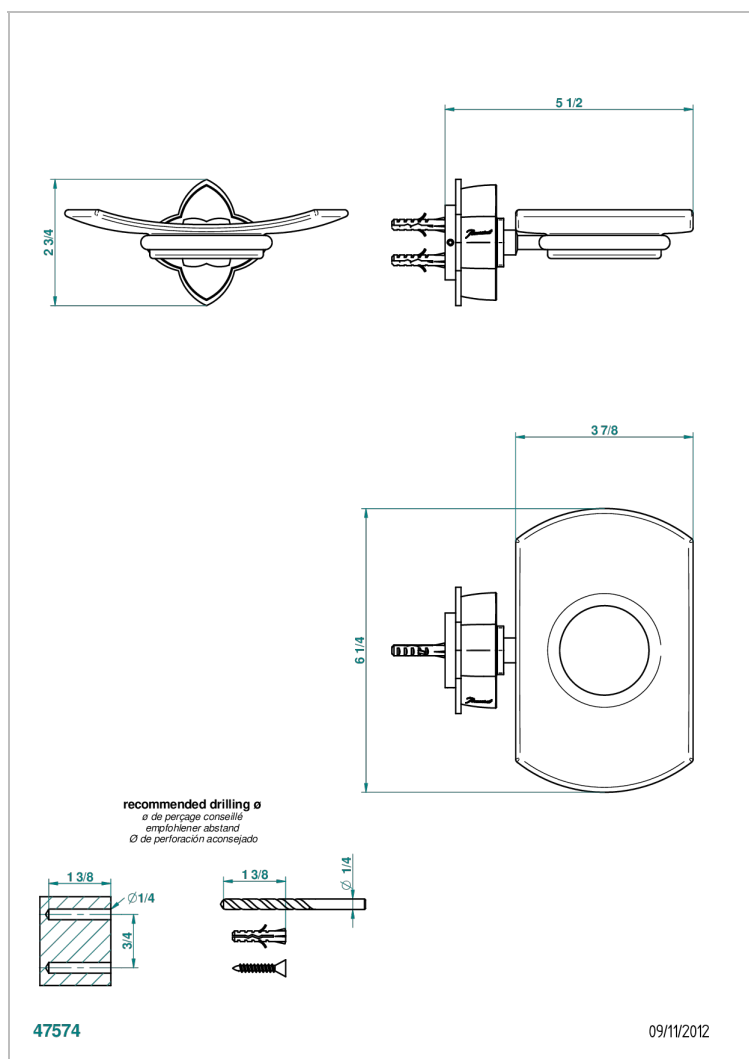

PETALE DE CRISTAL - BLUE CRYSTAL

U6B-500

Wall mounted glass soap dish

CHARACTERISTIC

- Pétale de Cristal - Blue crystal
- Wall mounted glass soap dish

AVAILABLE FINITIONS

Antique nickel - H28
Black ceram - D30
Blush PVD - H62
Brass color PVD - H49
Brown bronze color PVD - F33
Gold color PVD - H52