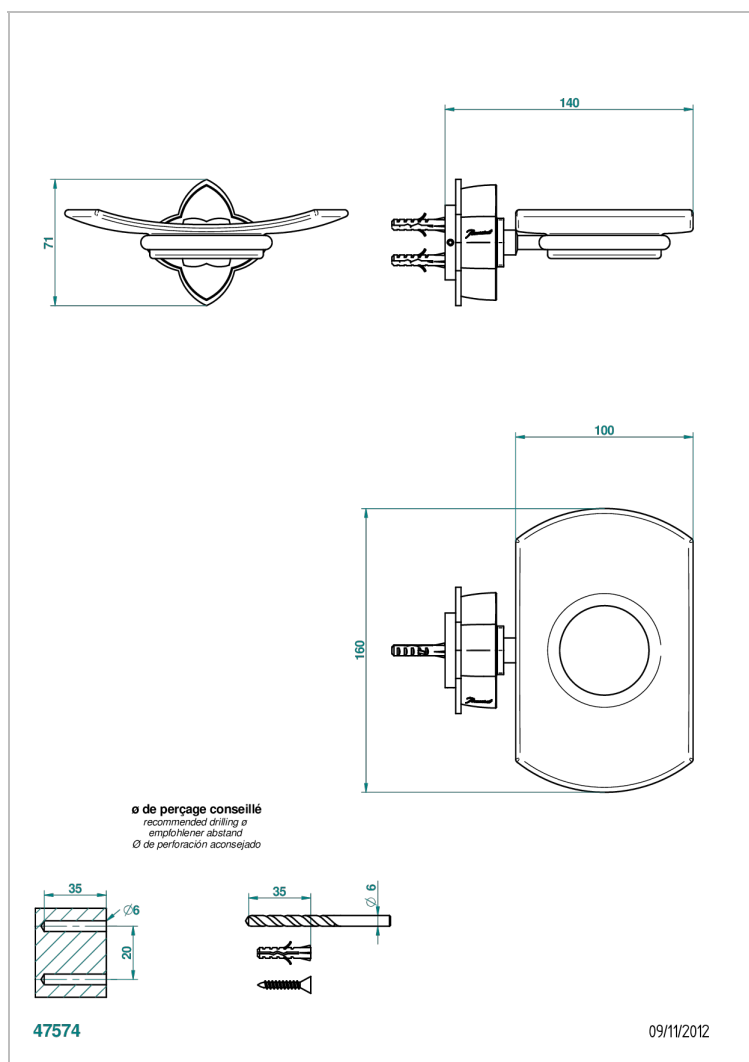

PETALE DE CRISTAL - BLUE CRYSTAL

U6B-500

Wall mounted glass soap dish

THG[®]
PARIS

CHARACTERISTIC

- Pétale de Cristal - Blue crystal
- Wall mounted glass soap dish

AVAILABLE FINITIONS

Antique nickel - H28
Black ceram - D30
Blush PVD - H62
Brass color PVD - H49
Brown bronze color PVD - F33
Gold color PVD - H52