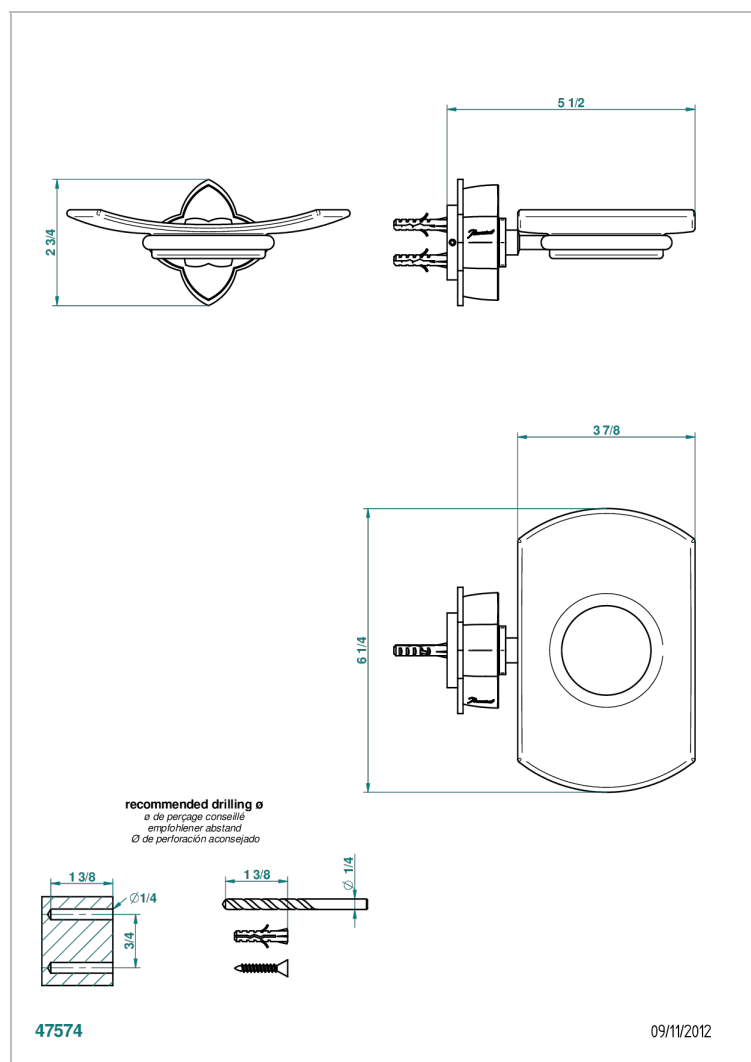

# PETALE DE CRISTAL - BLUE CRYSTAL

U6B-500

Wall mounted glass soap dish

## CHARACTERISTIC

- Pétale de Cristal - Blue crystal
- Wall mounted glass soap dish