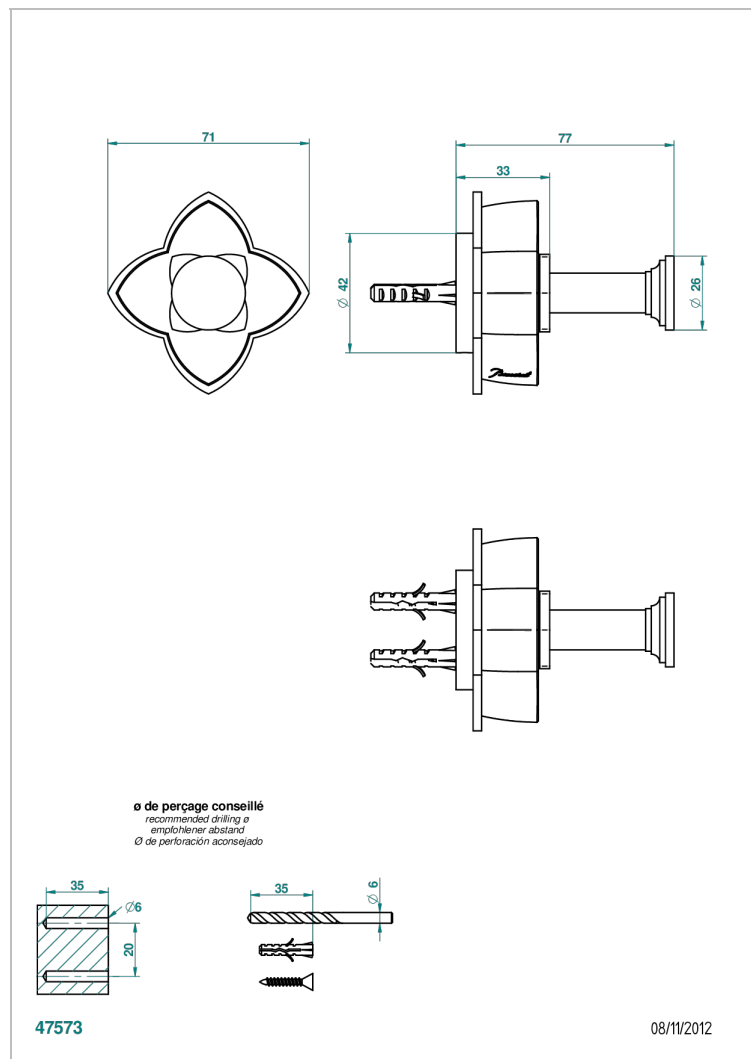

PETALE DE CRISTAL - BLACK CRYSTAL

U6D-517

Single robe hook

CHARACTERISTIC

- Pétale de Cristal - Black crystal
- Single robe hook

AVAILABLE FINITIONS

Antique nickel - H28
Black ceram - D30
Blush PVD - H62
Brass color PVD - H49
Brown bronze color PVD - F33
Gold color PVD - H52