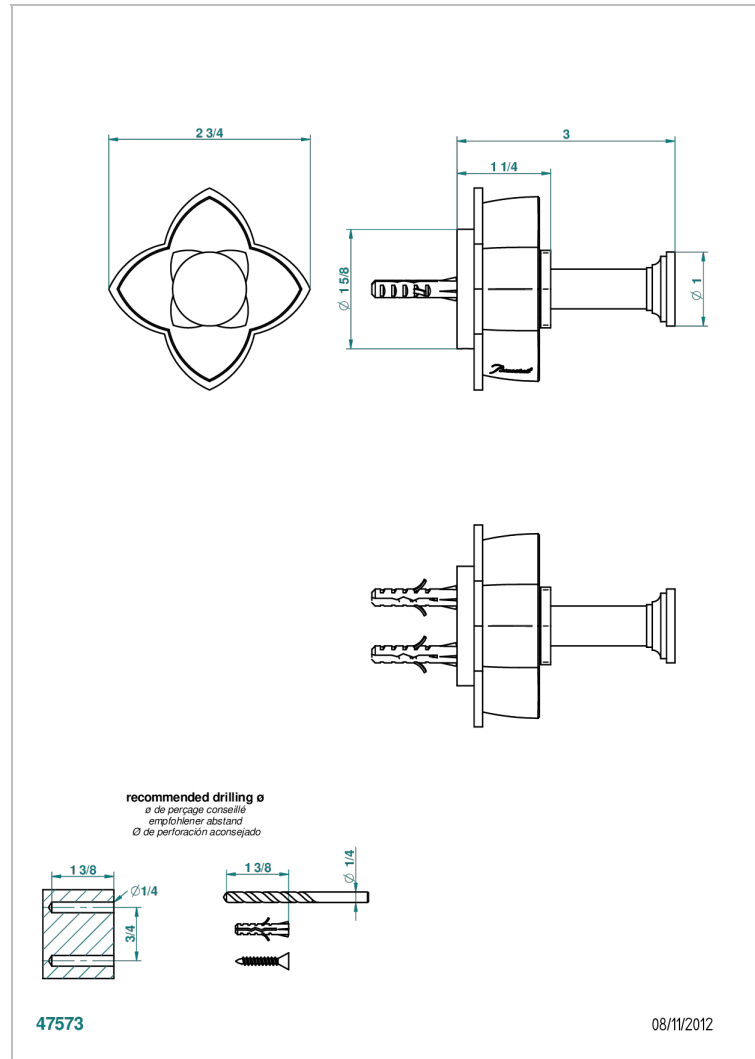

PETALE DE CRISTAL - BLACK CRYSTAL

U6D-517

Single robe hook

CHARACTERISTIC

- Pétale de Cristal - Black crystal
- Single robe hook

AVAILABLE FINITIONS

Antique nickel - H28
 Black ceram - D30
 Blush PVD - H62
 Brass color PVD - H49
 Brown bronze color PVD - F33
 Gold color PVD - H52