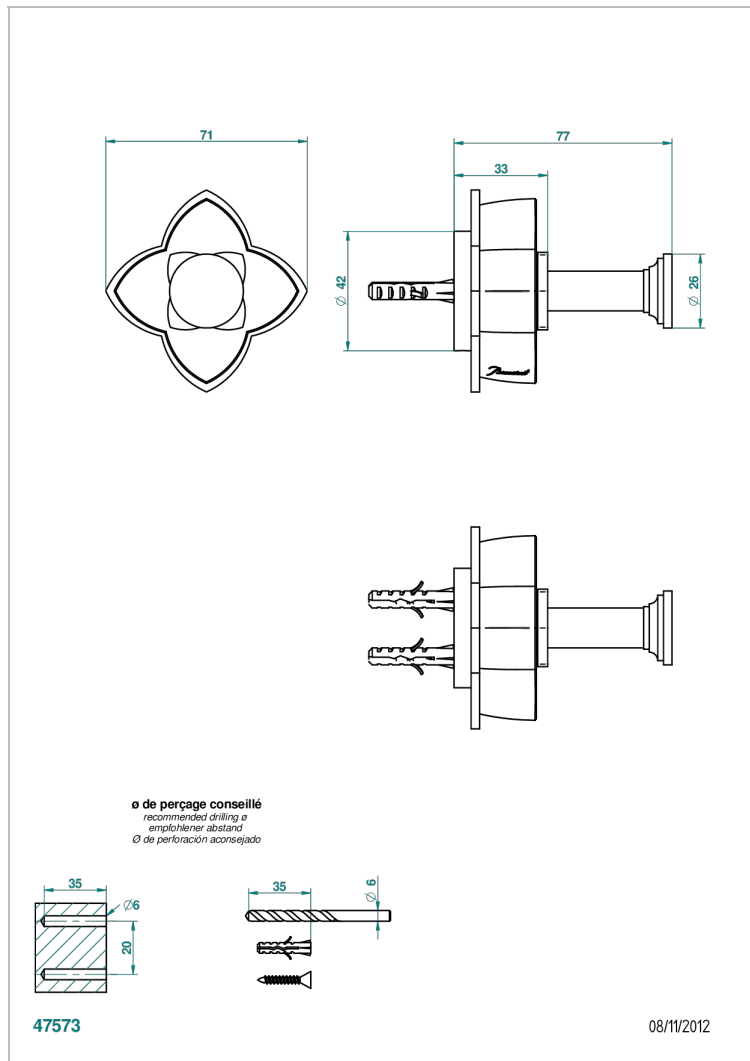

PETALE DE CRISTAL - BLACK CRYSTAL

U6D-517

Single robe hook

CHARACTERISTIC

- Pétale de Cristal - Black crystal
- Single robe hook

AVAILABLE FINITIONS

Antique nickel - H28
Black ceram - D30
Blush PVD - H62
Brass color PVD - H49
Brown bronze color PVD - F33
Gold color PVD - H52