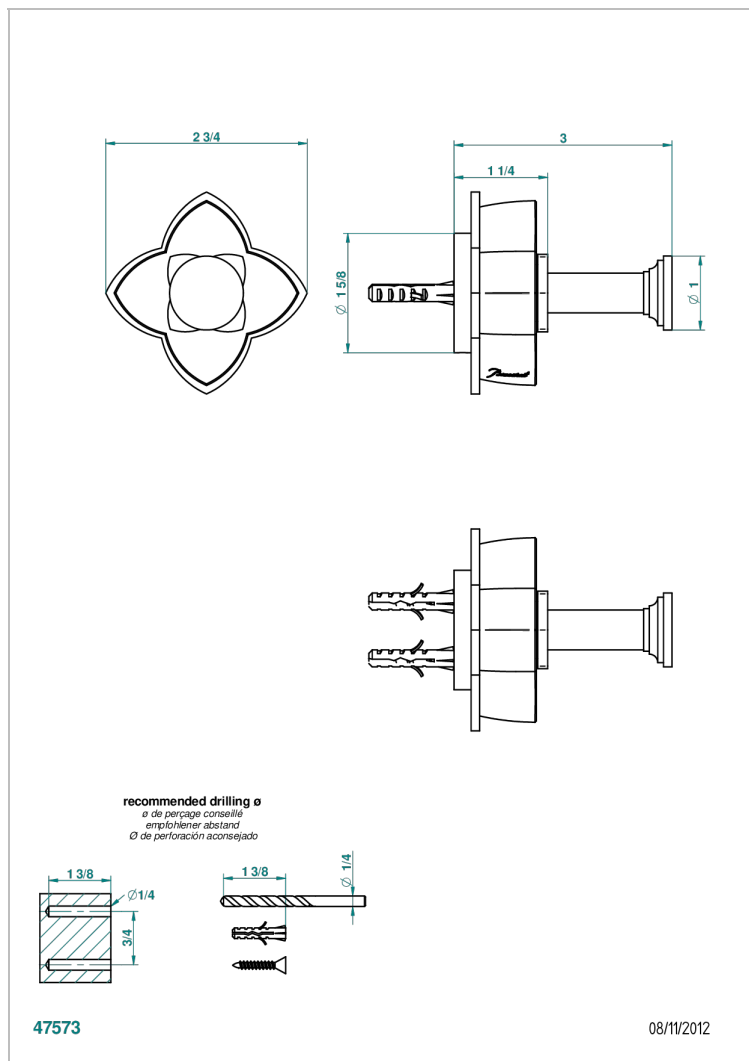

PETALE DE CRISTAL - BLACK CRYSTAL

U6D-517

Single robe hook

CHARACTERISTIC

- Pétale de Cristal - Black crystal
- Single robe hook

AVAILABLE FINITIONS

Antique nickel - H28
Black ceram - D30
Blush PVD - H62
Brass color PVD - H49
Brown bronze color PVD - F33
Gold color PVD - H52