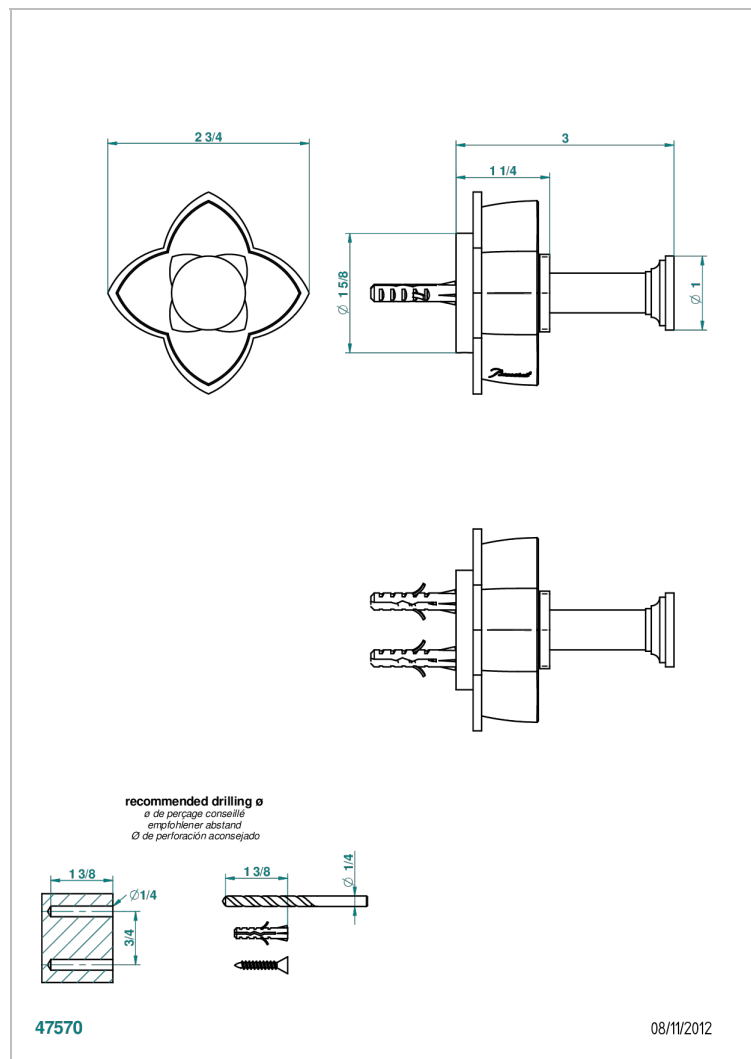

PETALE DE CRISTAL - BLUE CRYSTAL

U6B-517

Robe hook

CHARACTERISTIC

- Pétale de Cristal - Blue crystal
- Robe hook

AVAILABLE FINITIONS

Black ceram - D30
Blush PVD - H62
Brass color PVD - H49
Brown bronze color PVD - F33
Chrome polished - A02
Chrome polished / gold polished - G02