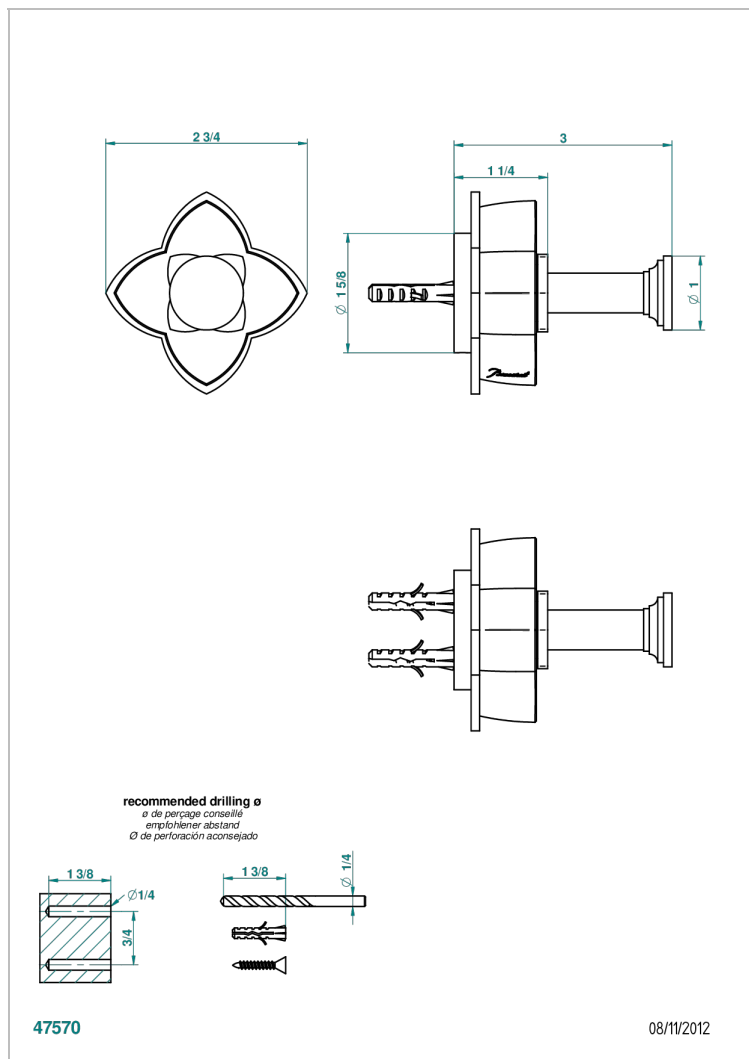

PETALE DE CRISTAL - BLUE CRYSTAL

U6B-517

Single robe hook

CHARACTERISTIC

- Pétale de Cristal - Blue crystal
- Single robe hook

AVAILABLE FINITIONS

Antique nickel - H28
Black ceram - D30
Blush PVD - H62
Brass color PVD - H49
Brown bronze color PVD - F33
Gold color PVD - H52