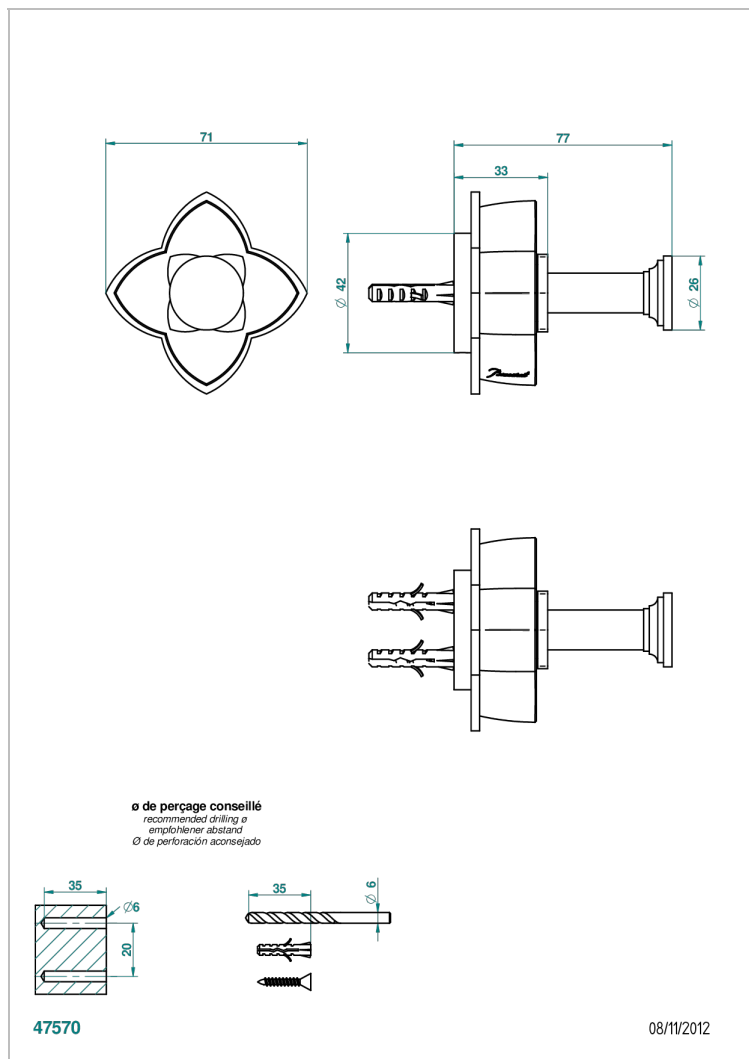

PETALE DE CRISTAL - BLUE CRYSTAL

U6B-517

Single robe hook

CHARACTERISTIC

- Pétale de Cristal - Blue crystal
- Single robe hook

AVAILABLE FINITIONS

Antique nickel - H28
Black ceram - D30
Blush PVD - H62
Brass color PVD - H49
Brown bronze color PVD - F33
Gold color PVD - H52