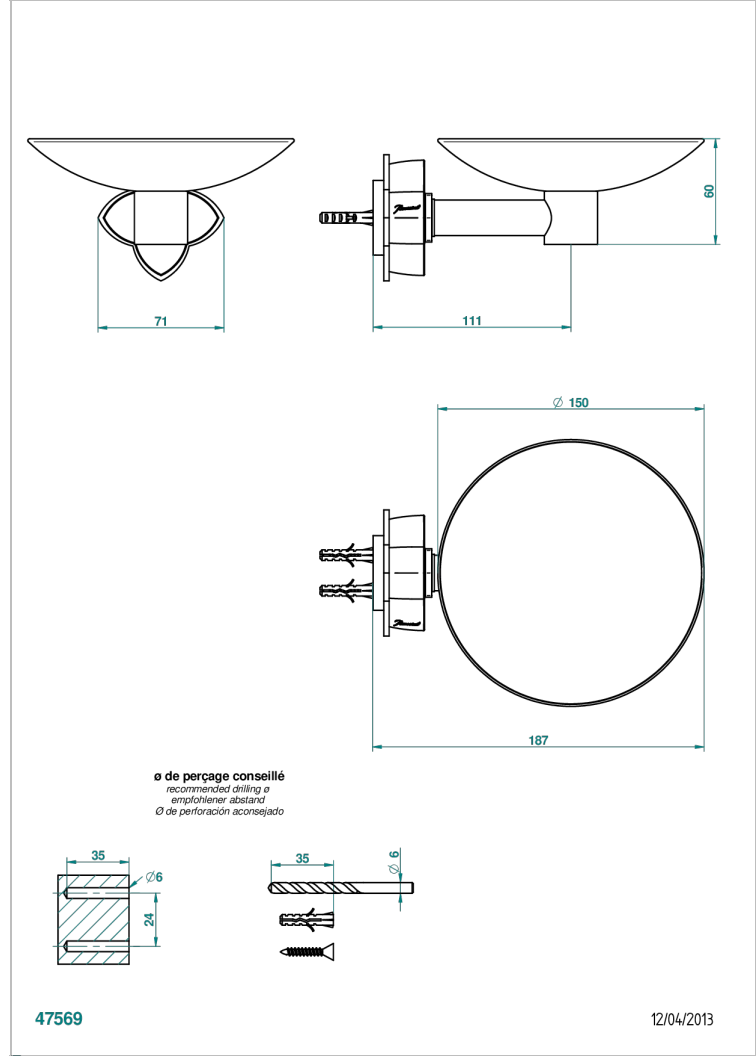

# PETALE DE CRISTAL - BLUE CRYSTAL

U6B-546GM

Soap dish, wall mounted, 6" diameter

THG<sup>®</sup>  
PARIS

## CHARACTERISTIC

- Pétale de Cristal - Blue crystal
- Soap dish, wall mounted, 6" diameter