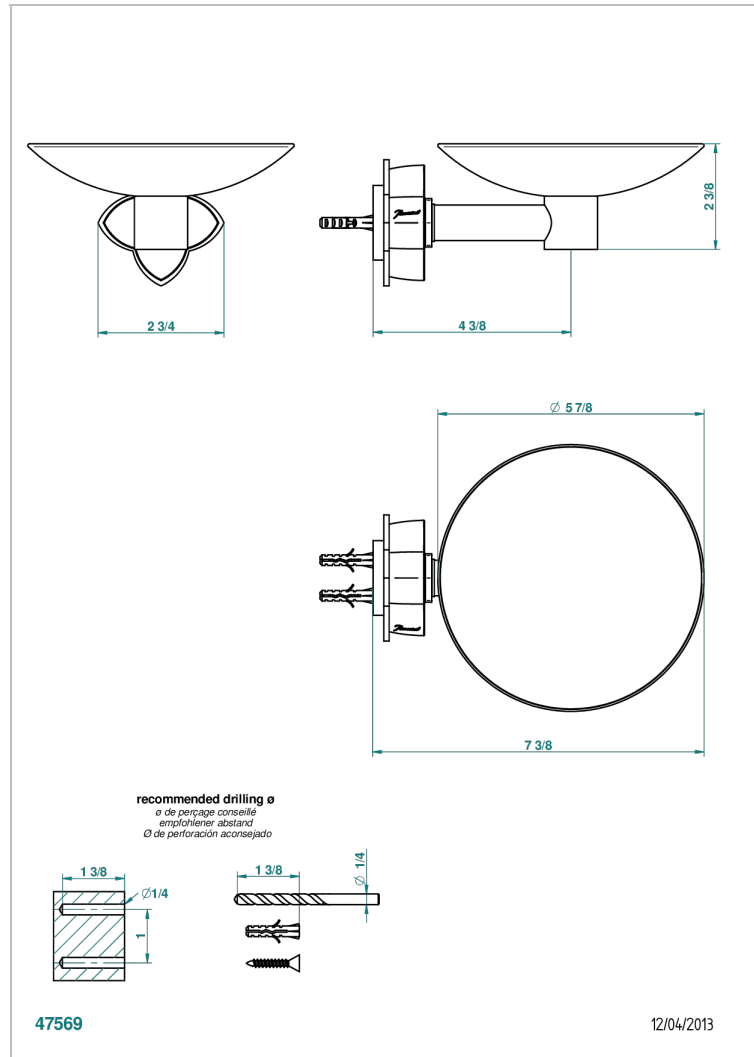

PETALE DE CRISTAL - BLUE CRYSTAL

U6B-546GM

Soap dish, wall mounted, 6" diameter

THG[®]
PARIS

CHARACTERISTIC

- Pétale de Cristal - Blue crystal
- Soap dish, wall mounted, 6" diameter

AVAILABLE FINITIONS

Black ceram - D30
Blush PVD - H62
Brass color PVD - H49
Brown bronze color PVD - F33
Chrome polished - A02
Chrome polished / gold polished - G02