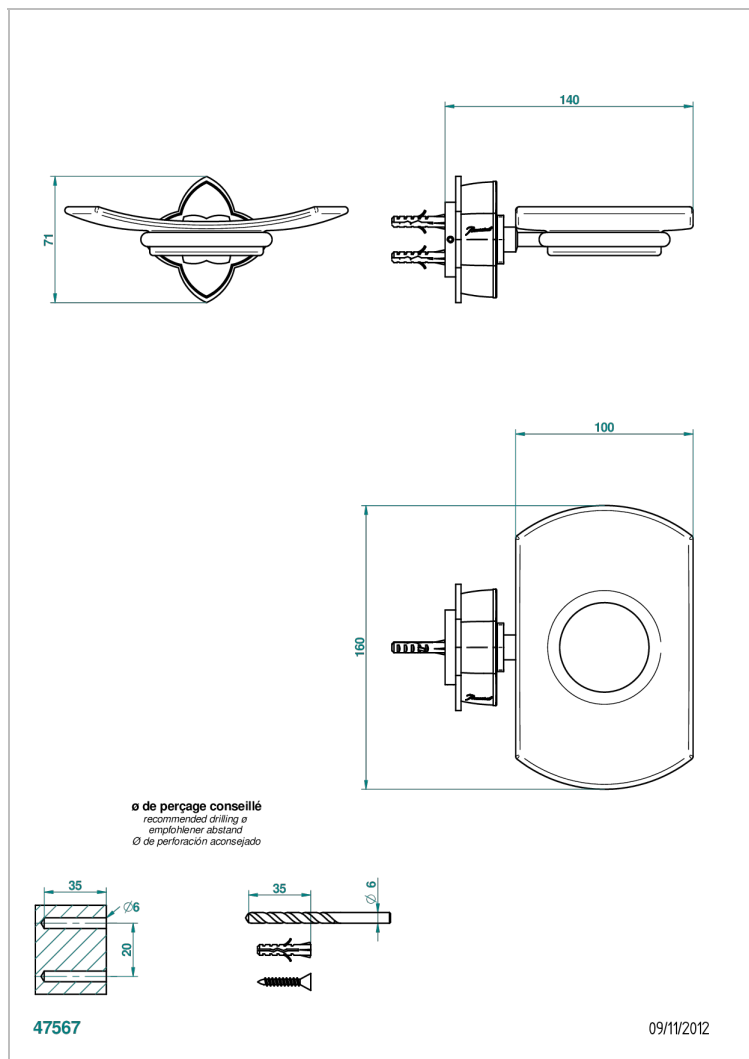

# PETALE DE CRISTAL - CLEAR CRYSTAL FINE GOLD THREAD

U6E-500

Glass soap dish, wall mounted

## CHARACTERISTIC

- Pétale de Cristal - Clear crystal fine gold thread
- Glass soap dish, wall mounted