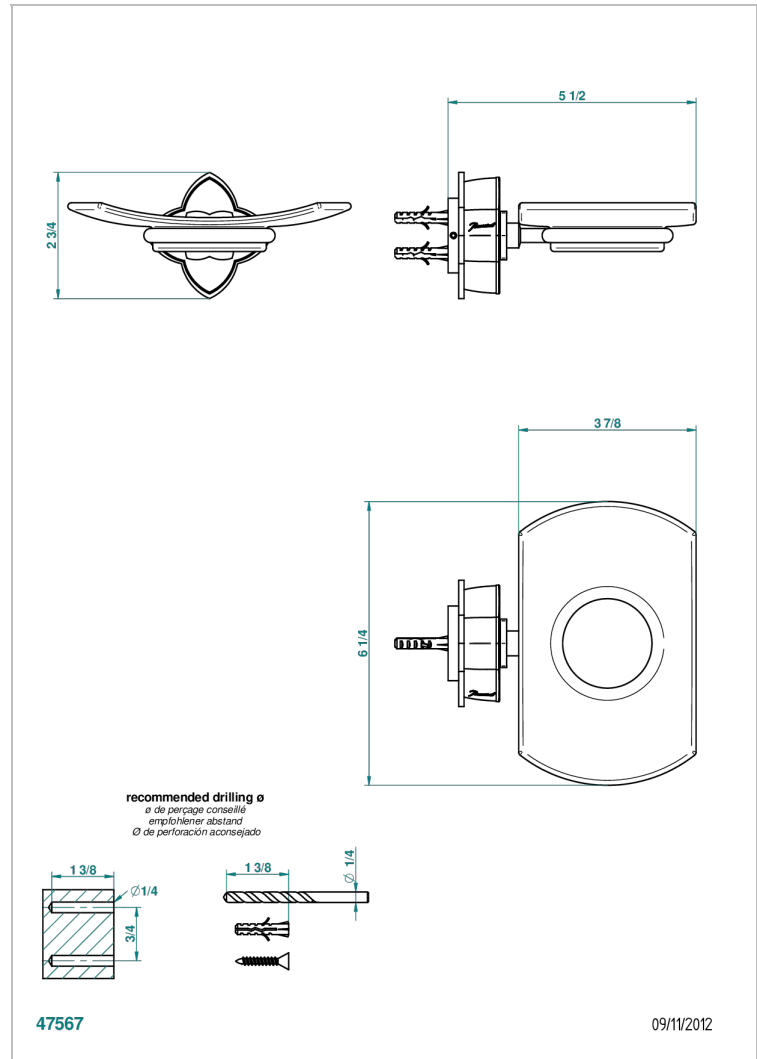

# PETALE DE CRISTAL - CLEAR CRYSTAL FINE GOLD THREAD

U6E-500

Glass soap dish, wall mounted

## CHARACTERISTIC

- Pétale de Cristal - Clear crystal fine gold thread
- Glass soap dish, wall mounted