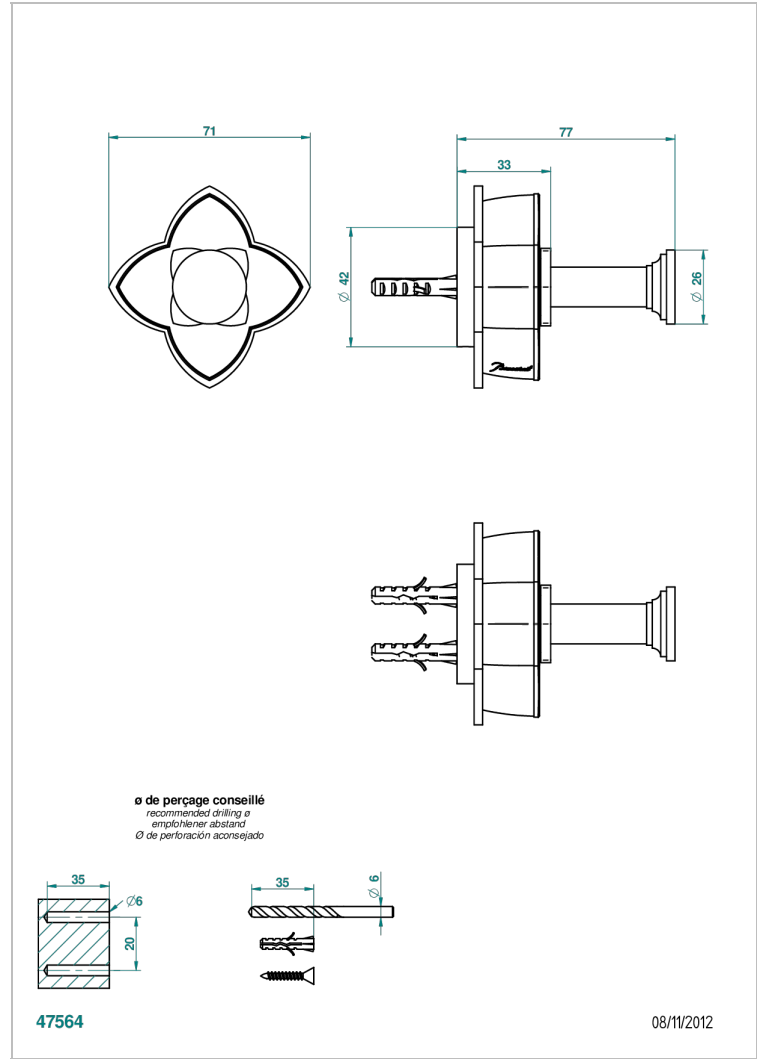

PETALE DE CRISTAL - CLEAR CRYSTAL FINE GOLD THREAD

U6E-517

Robe hook

CHARACTERISTIC

- Pétale de Cristal - Clear crystal fine gold thread
- Robe hook

AVAILABLE FINITIONS

Black ceram - D30
Blush PVD - H62
Brass color PVD - H49
Brown bronze color PVD - F33
Chrome polished - A02
Chrome polished / gold polished - G02