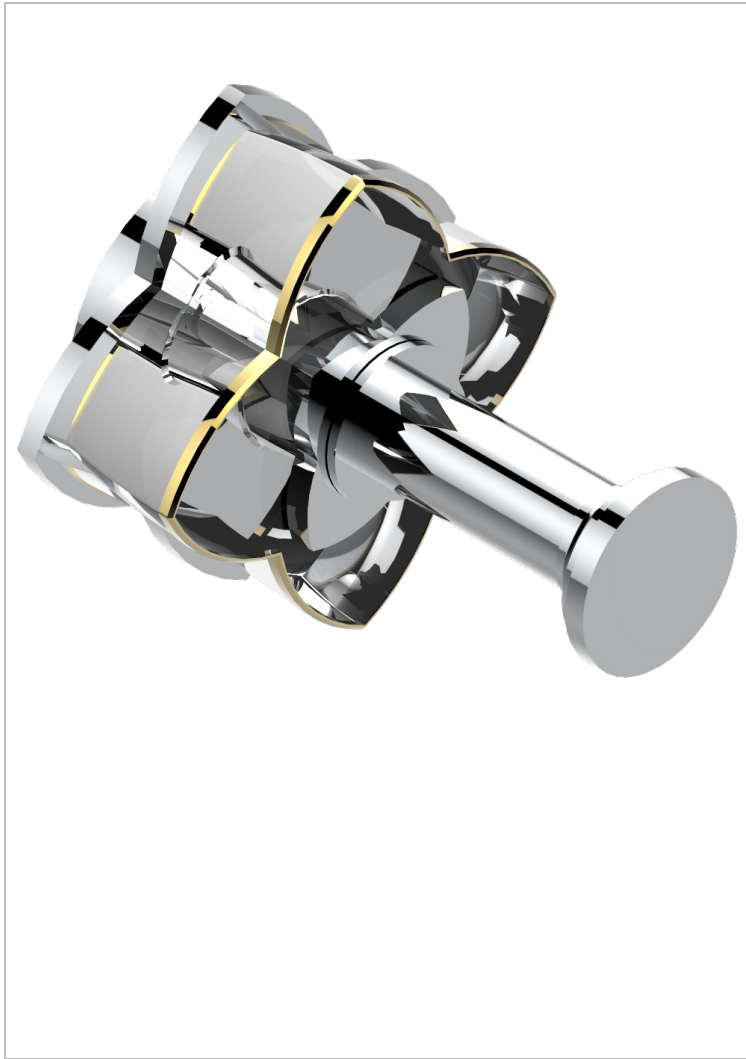

PETALE DE CRISTAL - CLEAR CRYSTAL FINE GOLD THREAD

U6E-517

Robe hook

CHARACTERISTIC

- Pétale de Cristal - Clear crystal fine gold thread
- Robe hook

AVAILABLE FINITIONS

Black ceram - D30
Blush PVD - H62
Brass color PVD - H49
Brown bronze color PVD - F33
Chrome polished - A02
Chrome polished / gold polished - G02

Copper antique matt, coated - H07
Gold color PVD - H52
Gold mat - F07
Gold polished - F01
Graphite PVD - H64
Light coated bronze - D01

Matt Umber PVD - H67
Matt blush PVD - H60
Matt brass color PVD - H50
Matt brown bronze color PVD - F34
Matt chrome (American satin) - C02
Matt gold color PVD - H53

Matt graphite PVD - H65
Matt nickel (American satin) - C01
Matt nickel color PVD - H56
Nickel antique / Sovereign - H28
Nickel color PVD - H55
Nickel polished - B01

Soft gold - F30
Soft matt gold - F31
Umber PVD - H66