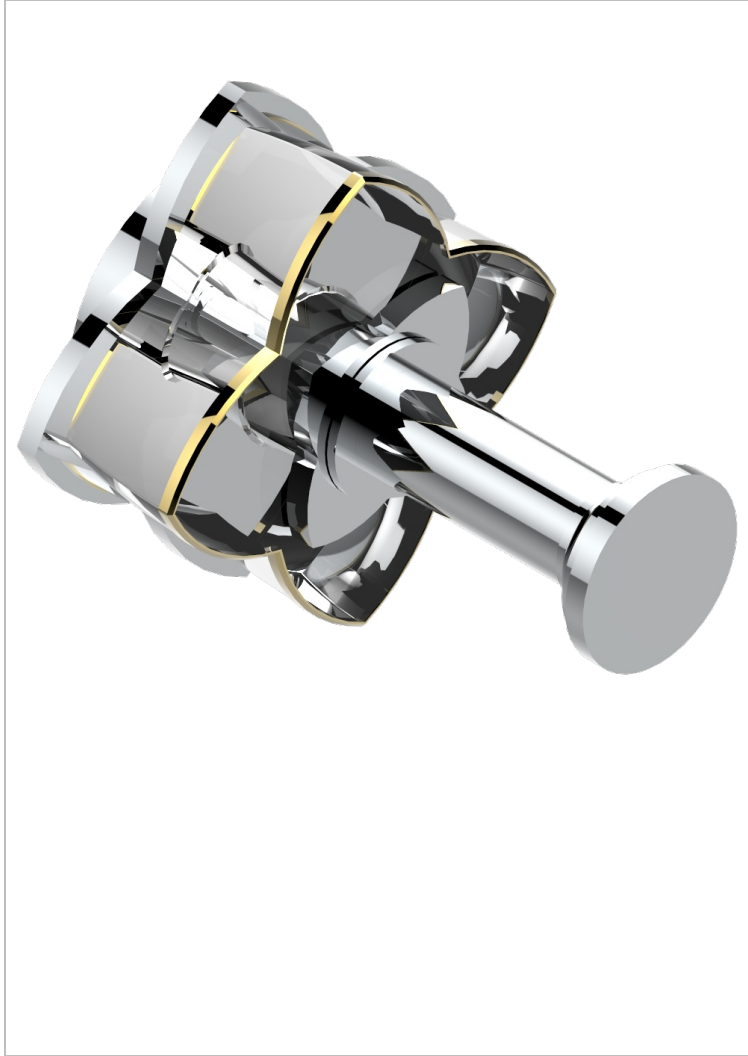

PETALE DE CRISTAL - CLEAR CRYSTAL FINE GOLD THREAD

U6E-517

Robe hook

CHARACTERISTIC

- Pétale de Cristal - Clear crystal fine gold thread
- Robe hook

AVAILABLE FINITIONS

Black ceram - D30
 Blush PVD - H62
 Brass color PVD - H49
 Brown bronze color PVD - F33
 Chrome polished - A02
 Chrome polished / gold polished - G02

Copper antique matt, coated - H07
 Gold color PVD - H52
 Gold mat - F07
 Gold polished - F01
 Graphite PVD - H64
 Light coated bronze - D01

Matt Umber PVD - H67
 Matt blush PVD - H60
 Matt brass color PVD - H50
 Matt brown bronze color PVD - F34
 Matt chrome (American satin) - C02
 Matt gold color PVD - H53

Matt graphite PVD - H65
 Matt nickel (American satin) - C01
 Matt nickel color PVD - H56
 Nickel antique / Sovereign - H28
 Nickel color PVD - H55
 Nickel polished - B01

Soft gold - F30
 Soft matt gold - F31
 Umber PVD - H66