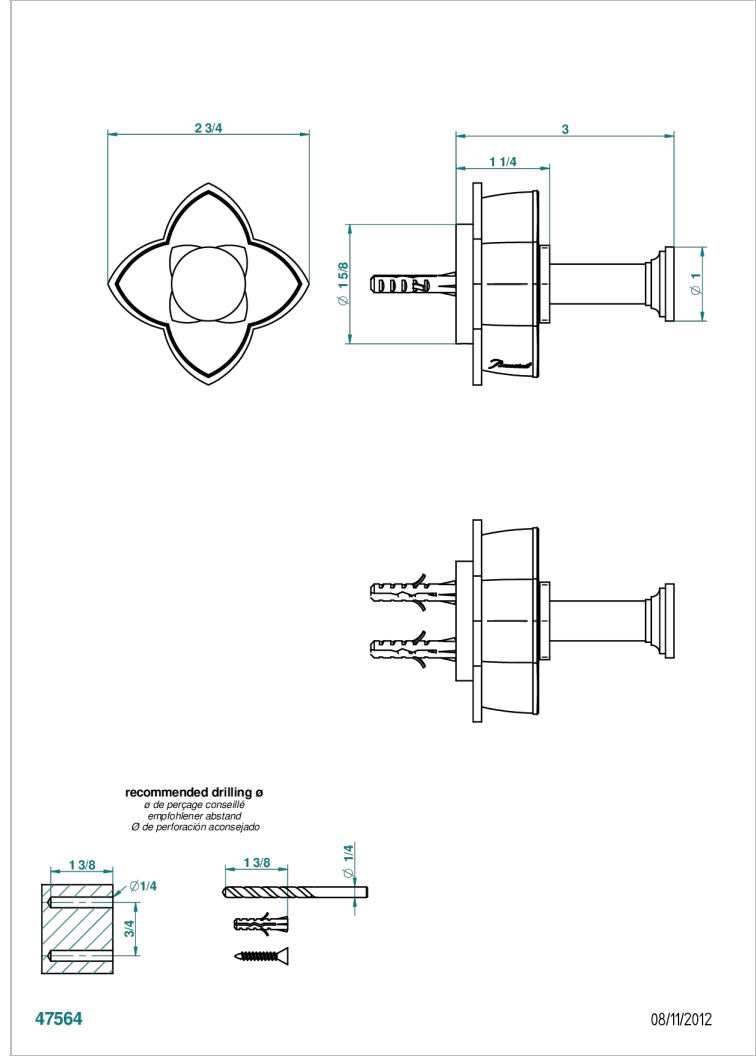

PETALE DE CRISTAL - CLEAR CRYSTAL FINE GOLD THREAD

U6E-517

Robe hook

CHARACTERISTIC

- Pétale de Cristal - Clear crystal fine gold thread
- Robe hook

AVAILABLE FINITIONS

Black ceram - D30
 Blush PVD - H62
 Brass color PVD - H49
 Brown bronze color PVD - F33
 Chrome polished - A02
 Chrome polished / gold polished - G02