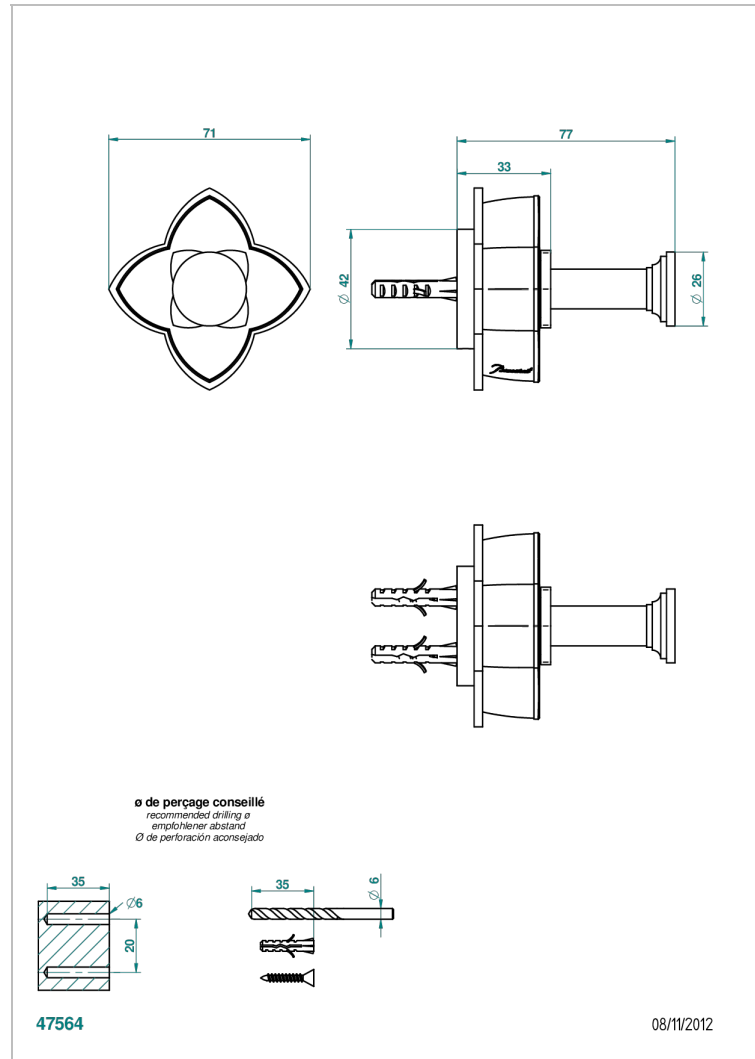

PETALE DE CRISTAL - CLEAR CRYSTAL FINE GOLD THREAD

U6E-517

Single robe hook

CHARACTERISTIC

- Pétale de Cristal - Clear crystal fine gold thread
- Single robe hook

AVAILABLE FINITIONS

Antique nickel - H28
Black ceram - D30
Blush PVD - H62
Brass color PVD - H49
Brown bronze color PVD - F33
Gold color PVD - H52