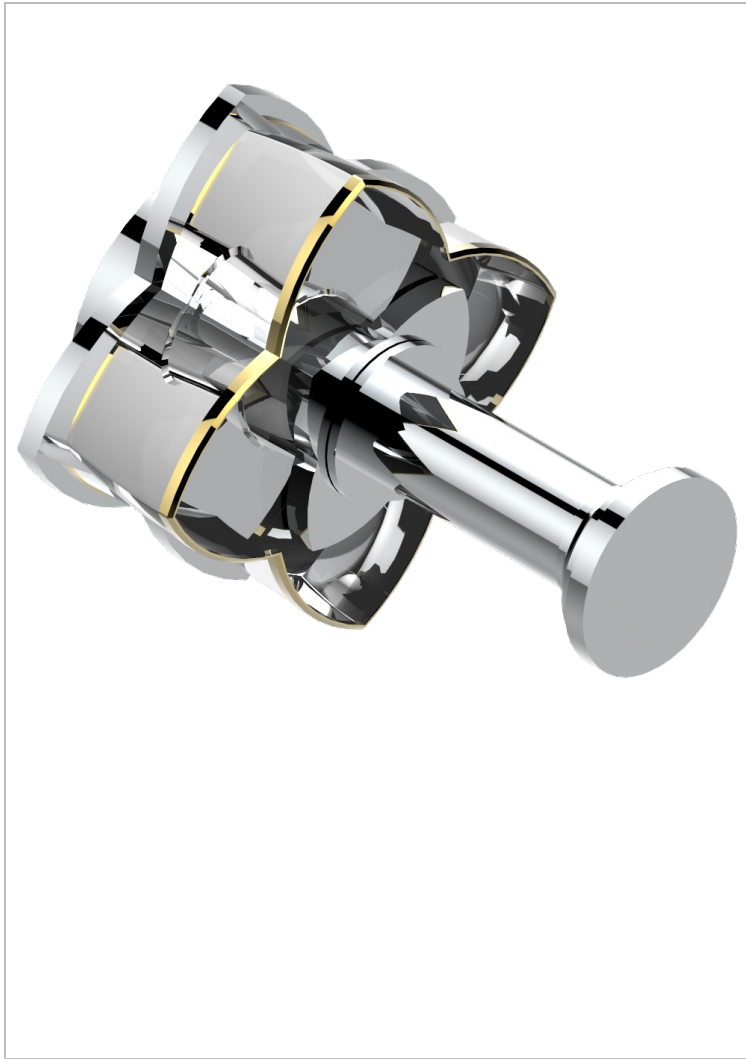

PETALE DE CRISTAL - CLEAR CRYSTAL FINE GOLD THREAD

U6E-517

Single robe hook

CHARACTERISTIC

- Pétale de Cristal - Clear crystal fine gold thread
- Single robe hook

AVAILABLE FINITIONS

Antique nickel - H28
Black ceram - D30
Blush PVD - H62
Brass color PVD - H49
Brown bronze color PVD - F33
Gold color PVD - H52

Graphite PVD - H64
Lacquered light bronze - D01
Matt Umber PVD - H67
Matt blush PVD - H60
Matt brass color PVD - H50
Matt brown bronze color PVD - F34

Matt chrome - C02
Matt gold - F07
Matt gold color PVD - H53
Matt graphite PVD - H65
Matt nickel (color finish) - C01
Matt nickel color PVD - H56

Nickel color PVD - H55
Polished chrome (color finish) - A02
Polished chrome / Polished gold (color finish) - G02
Polished gold (color finish) - F01
Polished nickel - B01
Soft gold - F30

Soft matt gold - F31
Umber PVD - H66
Varnished matt antique red copper (color finish) - H07