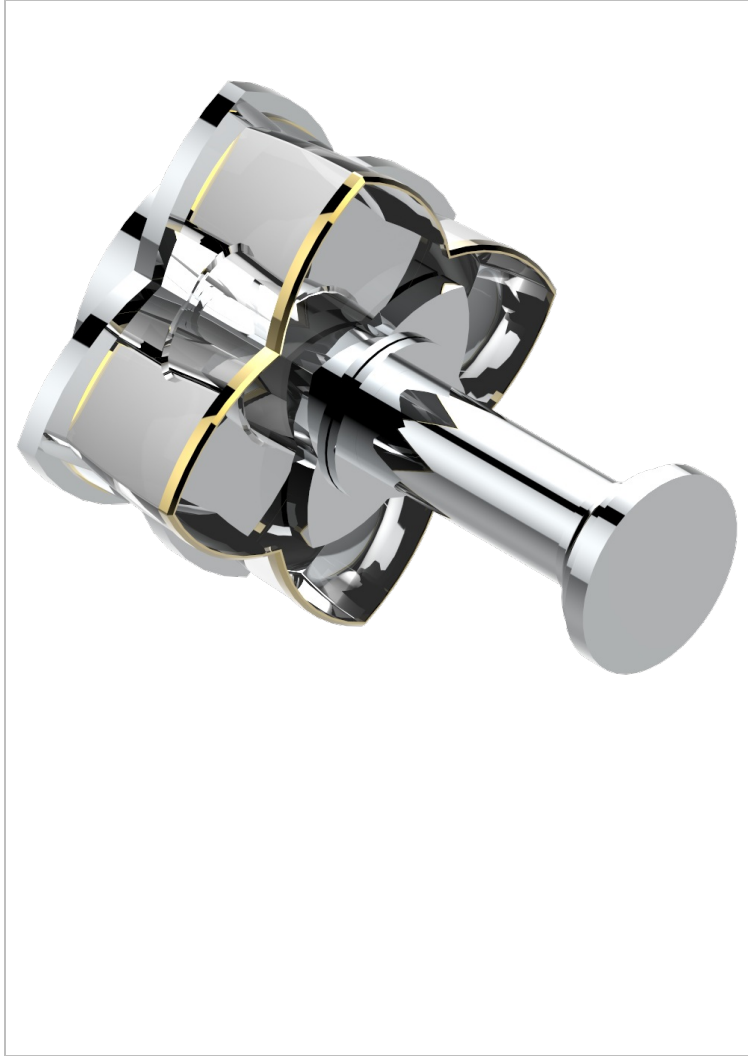

# PETALE DE CRISTAL - CLEAR CRYSTAL FINE GOLD THREAD

U6E-517

Single robe hook

## CHARACTERISTIC

- Pétales de Cristal - Clear crystal fine gold thread
- Single robe hook

## AVAILABLE FINITIONS

Antique nickel - H28  
Black ceram - D30  
Blush PVD - H62  
Brass color PVD - H49  
Brown bronze color PVD - F33  
Gold color PVD - H52

Graphite PVD - H64  
Lacquered light bronze - D01  
Matt Umber PVD - H67  
Matt blush PVD - H60  
Matt brass color PVD - H50  
Matt brown bronze color PVD - F34