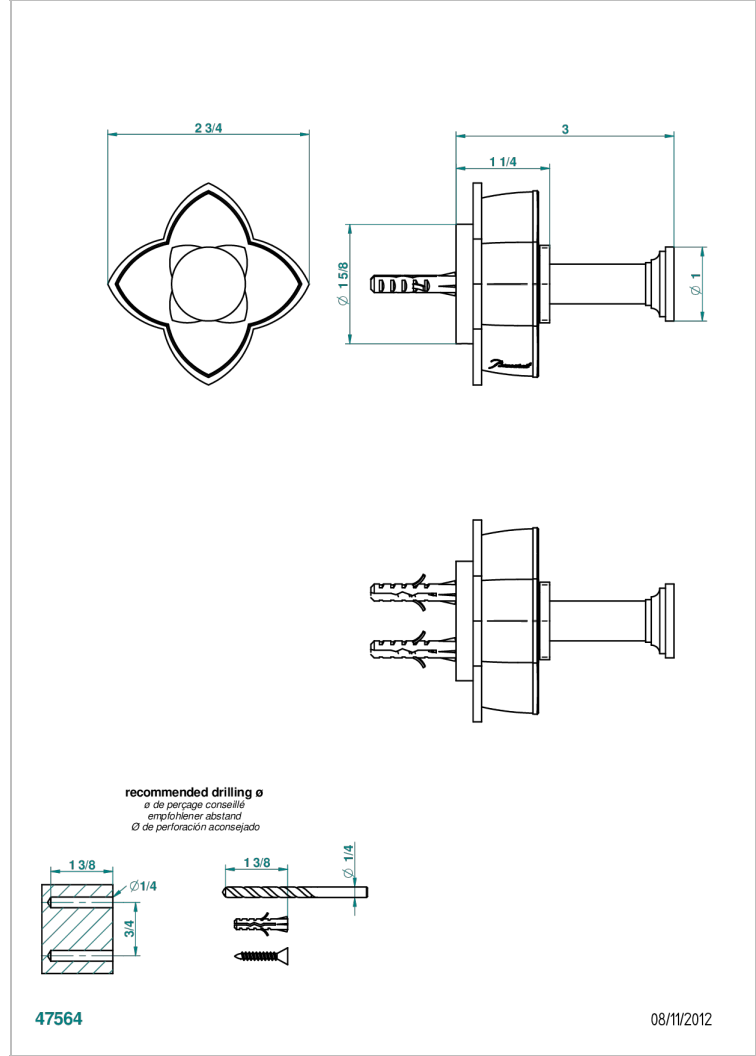

# PETALE DE CRISTAL - CLEAR CRYSTAL FINE GOLD THREAD

U6E-517

Single robe hook

## CHARACTERISTIC

- Pétales de Cristal - Clear crystal fine gold thread
- Single robe hook