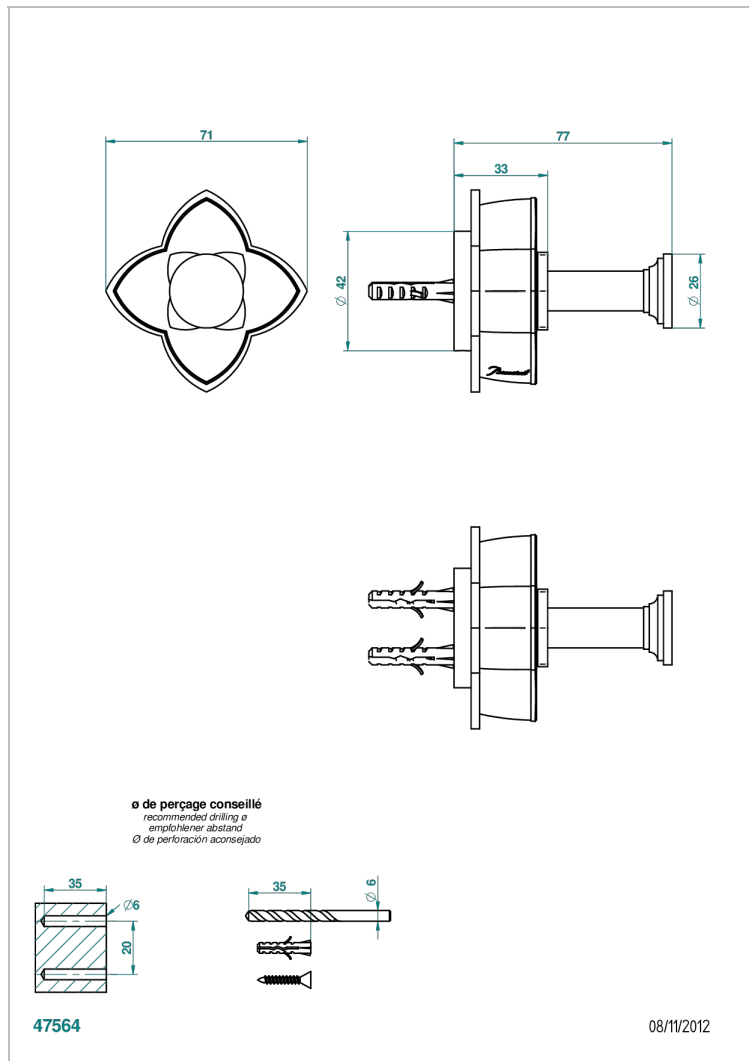

PETALE DE CRISTAL - CLEAR CRYSTAL FINE GOLD THREAD

U6E-517

Single robe hook

CHARACTERISTIC

- Pétale de Cristal - Clear crystal fine gold thread
- Single robe hook

AVAILABLE FINITIONS

Antique nickel - H28
Black ceram - D30
Blush PVD - H62
Brass color PVD - H49
Brown bronze color PVD - F33
Gold color PVD - H52