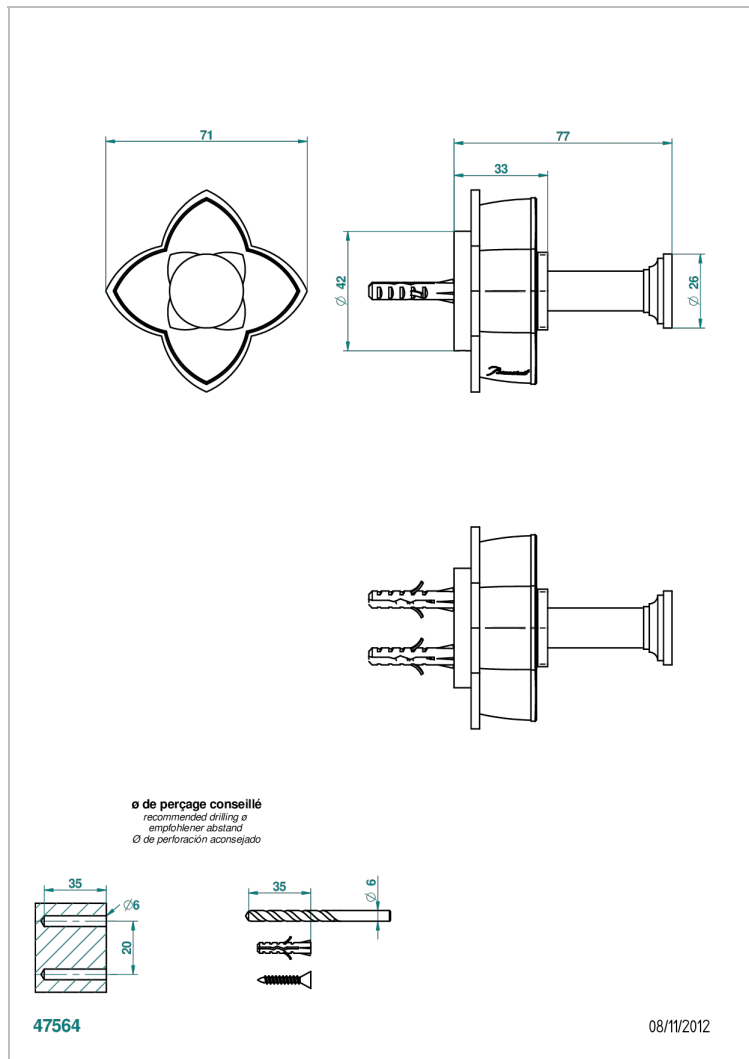

PETALE DE CRISTAL - CLEAR CRYSTAL FINE GOLD THREAD

U6E-517

浴衣钩

特色

- Pétale de Cristal - Clear crystal fine gold thread
- 浴衣钩

可选饰面

Black ceram - D30
Blush PVD - H62
Graphite PVD - H64
Matt Umber PVD - H67
Matt blush PVD - H60
Matt graphite PVD - H65