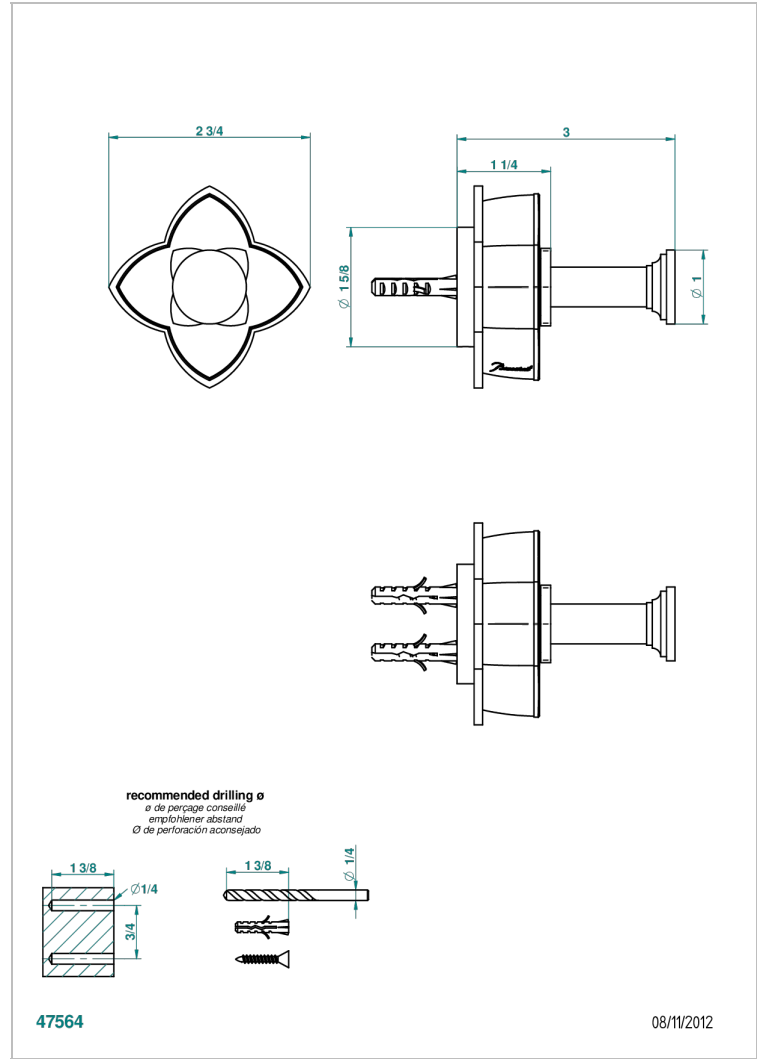

PETALE DE CRISTAL - CLEAR CRYSTAL FINE GOLD THREAD

U6E-517

Single robe hook

CHARACTERISTIC

- Pétales de Cristal - Clear crystal fine gold thread
- Single robe hook

AVAILABLE FINITIONS

Antique nickel - H28
Black ceram - D30
Blush PVD - H62
Brass color PVD - H49
Brown bronze color PVD - F33
Gold color PVD - H52