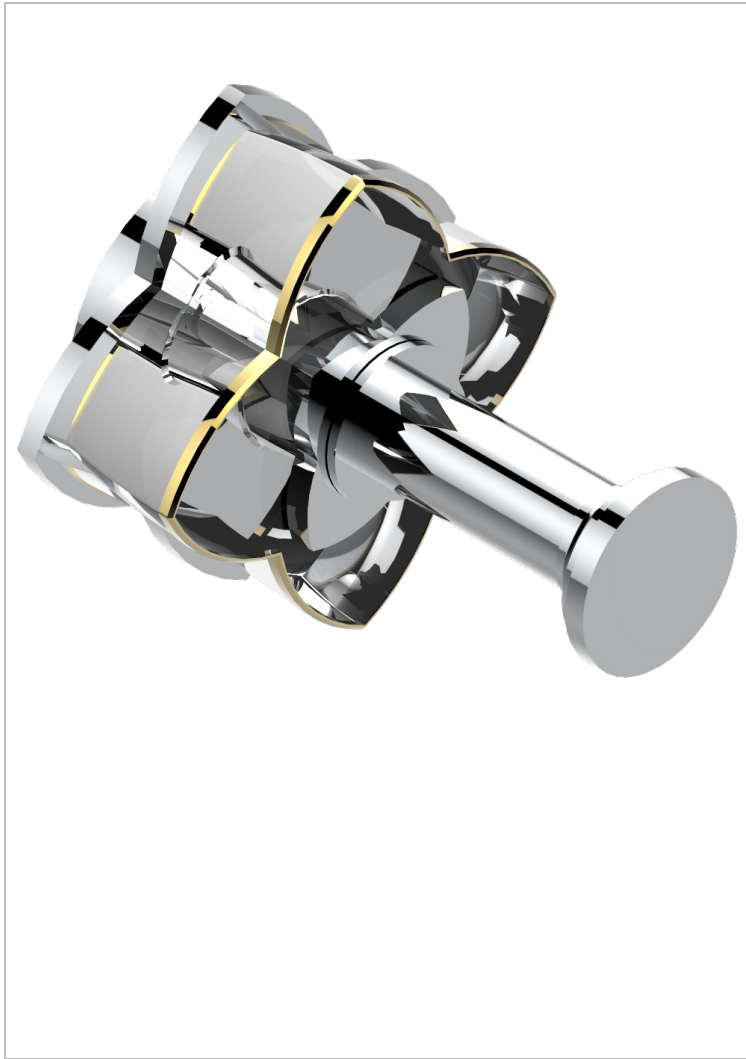

PETALE DE CRISTAL - CLEAR CRYSTAL FINE GOLD THREAD

U6E-517

Single robe hook

CHARACTERISTIC

- Pétales de Cristal - Clear crystal fine gold thread
- Single robe hook

AVAILABLE FINITIONS

Antique nickel - H28
Black ceram - D30
Blush PVD - H62
Brass color PVD - H49
Brown bronze color PVD - F33
Gold color PVD - H52

Graphite PVD - H64
Lacquered light bronze - D01
Matt Umber PVD - H67
Matt blush PVD - H60
Matt brass color PVD - H50
Matt brown bronze color PVD - F34

Matt chrome - C02
Matt gold - F07
Matt gold color PVD - H53
Matt graphite PVD - H65
Matt nickel (color finish) - C01
Matt nickel color PVD - H56

Nickel color PVD - H55
Polished chrome (color finish) - A02
Polished chrome / Polished gold (color finish) - G02
Polished gold (color finish) - F01
Polished nickel - B01
Soft gold - F30

Soft matt gold - F31
Umber PVD - H66
Varnished matt antique red copper (color finish) - H07