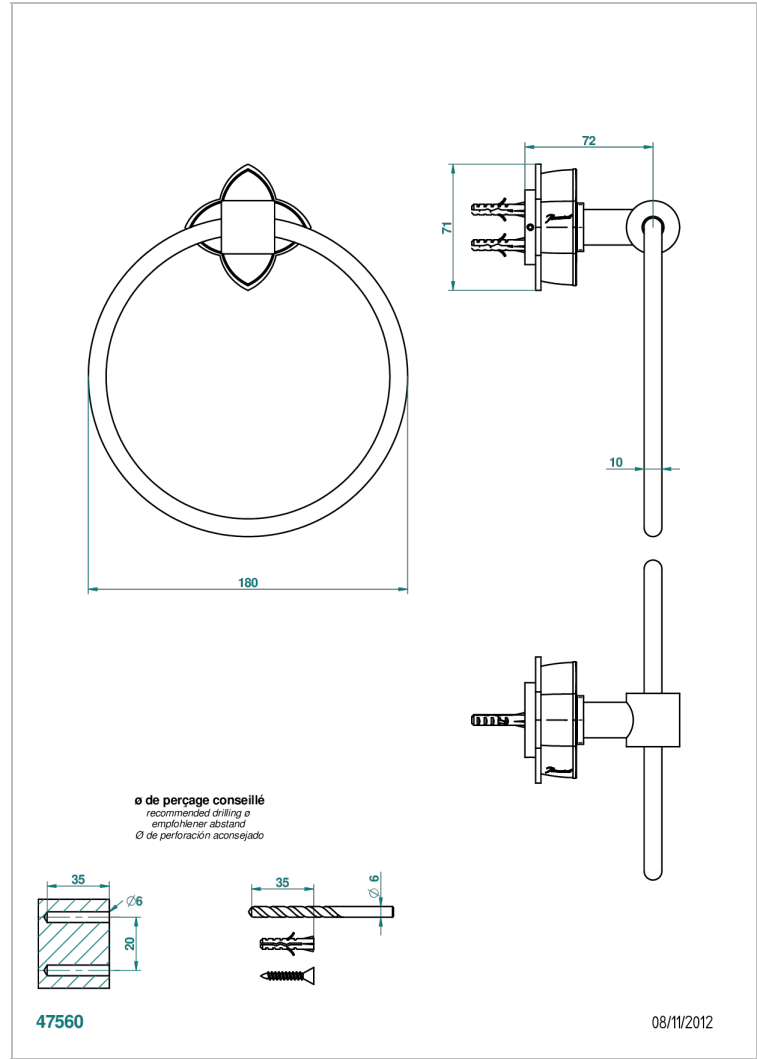

# PETALE DE CRISTAL - CLEAR CRYSTAL FINE GOLD THREAD

U6E-504N

Towel ring

## CHARACTERISTIC

- Pétale de Cristal - Clear crystal fine gold thread
- Towel ring