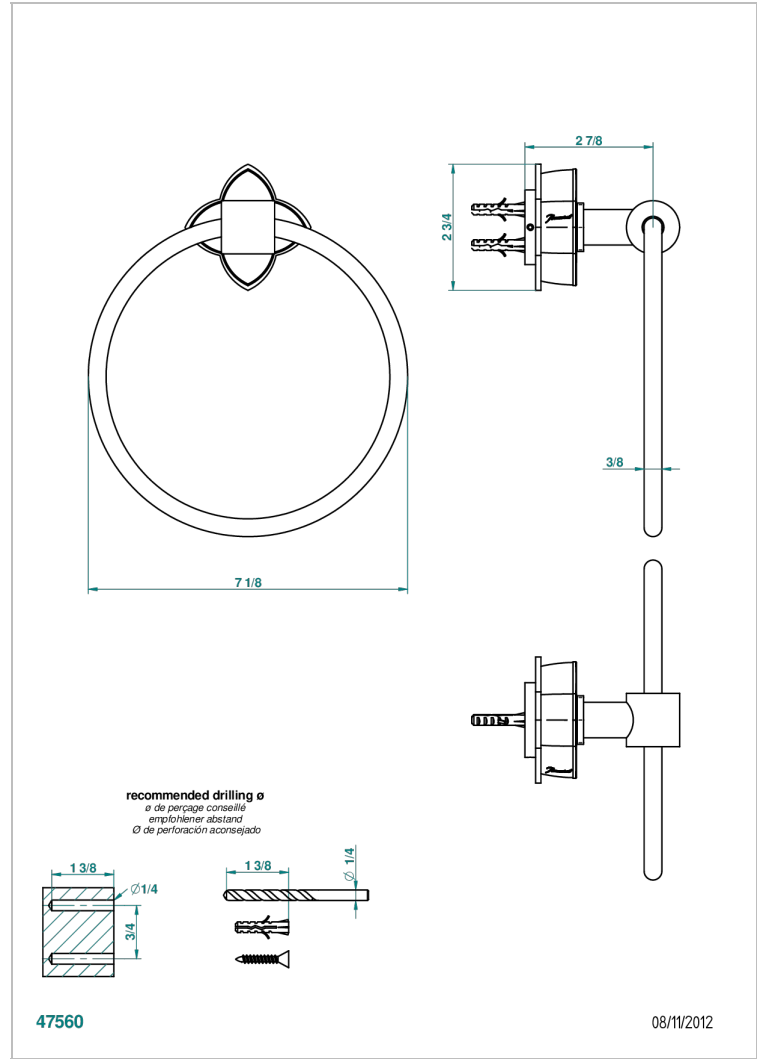

PETALE DE CRISTAL - CLEAR CRYSTAL FINE GOLD THREAD

U6E-504N

Towel ring

CHARACTERISTIC

- Pétale de Cristal - Clear crystal fine gold thread
- Towel ring

AVAILABLE FINITIONS

Black ceram - D30
Blush PVD - H62
Brass color PVD - H49
Brown bronze color PVD - F33
Chrome polished - A02
Chrome polished / gold polished - G02

Matt graphite PVD - H65
Matt nickel (American satin) - C01
Matt nickel color PVD - H56
Nickel antique / Sovereign - H28
Nickel color PVD - H55
Nickel polished - B01

Soft gold - F30
Soft matt gold - F31
Umber PVD - H66