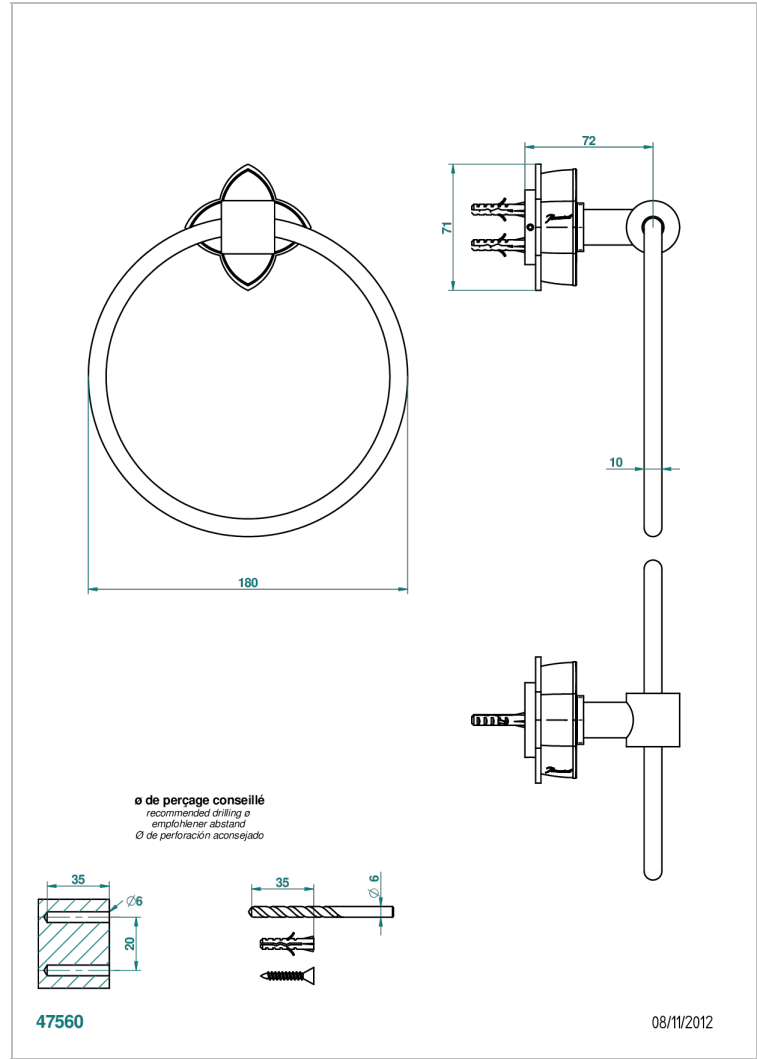

PETALE DE CRISTAL - CLEAR CRYSTAL FINE GOLD THREAD

U6E-504N

Single towel ring

CHARACTERISTIC

- Pétale de Cristal - Clear crystal fine gold thread
- Single towel ring

AVAILABLE FINITIONS

Antique nickel - H28
Black ceram - D30
Blush PVD - H62
Brass color PVD - H49
Brown bronze color PVD - F33
Gold color PVD - H52

Nickel color PVD - H55
Polished chrome (color finish) - A02
Polished chrome / Polished gold (color finish) - G02
Polished gold (color finish) - F01
Polished nickel - B01
Soft gold - F30

Soft matt gold - F31
Umber PVD - H66
Varnished matt antique red copper (color finish) - H07