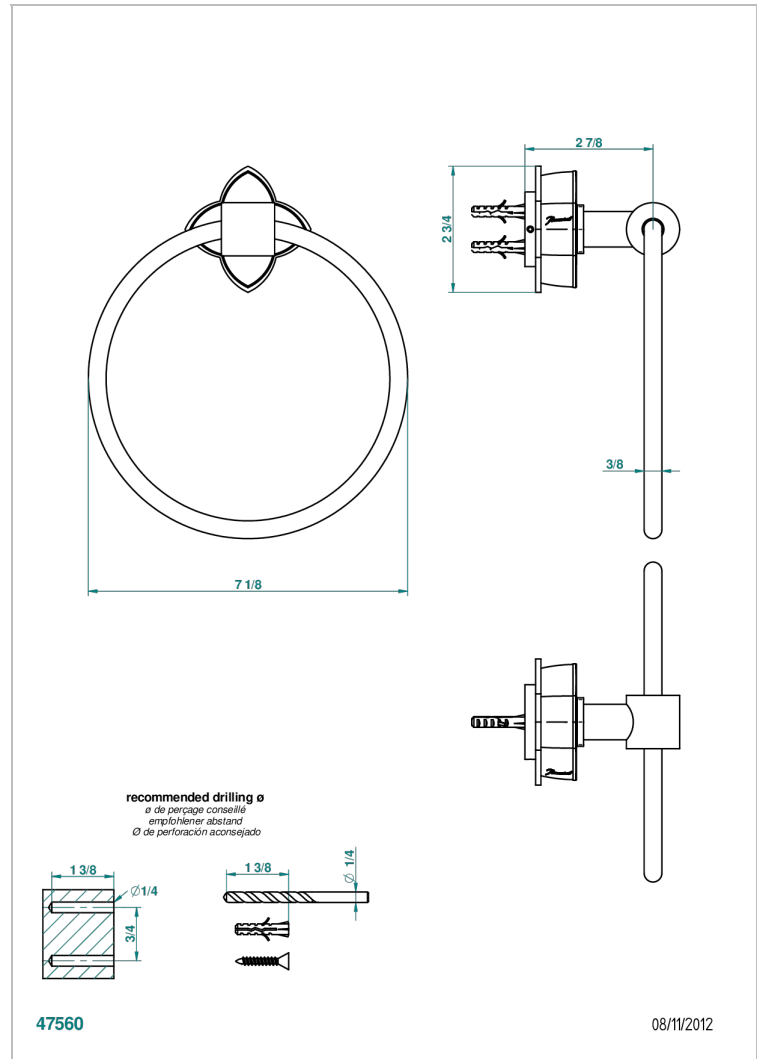

PETALE DE CRISTAL - CLEAR CRYSTAL FINE GOLD THREAD

U6E-504N

Single towel ring

CHARACTERISTIC

- Pétale de Cristal - Clear crystal fine gold thread
- Single towel ring

AVAILABLE FINITIONS

Antique nickel - H28
Black ceram - D30
Blush PVD - H62
Brass color PVD - H49
Brown bronze color PVD - F33
Gold color PVD - H52

Nickel color PVD - H55
Polished chrome (color finish) - A02
Polished chrome / Polished gold (color finish) - G02
Polished gold (color finish) - F01
Polished nickel - B01
Soft gold - F30

Soft matt gold - F31
Umber PVD - H66
Varnished matt antique red copper (color finish) - H07