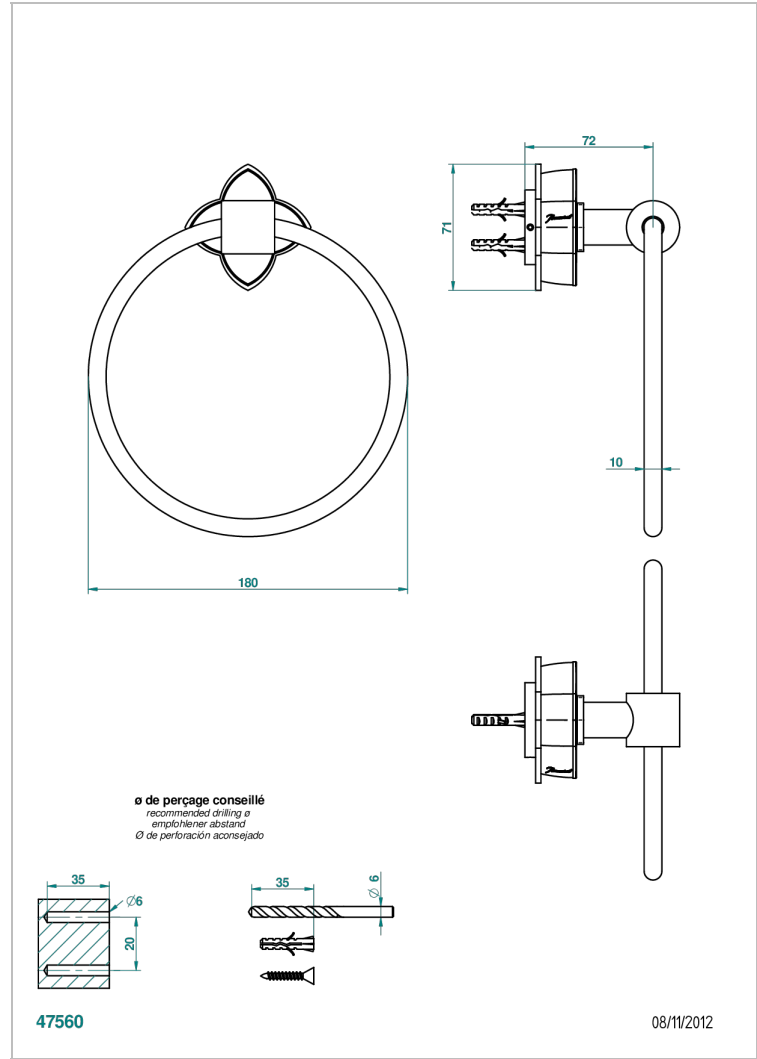

# PETALE DE CRISTAL - CLEAR CRYSTAL FINE GOLD THREAD

U6E-504N

Single towel ring

## CHARACTERISTIC

- Pétale de Cristal - Clear crystal fine gold thread
- Single towel ring