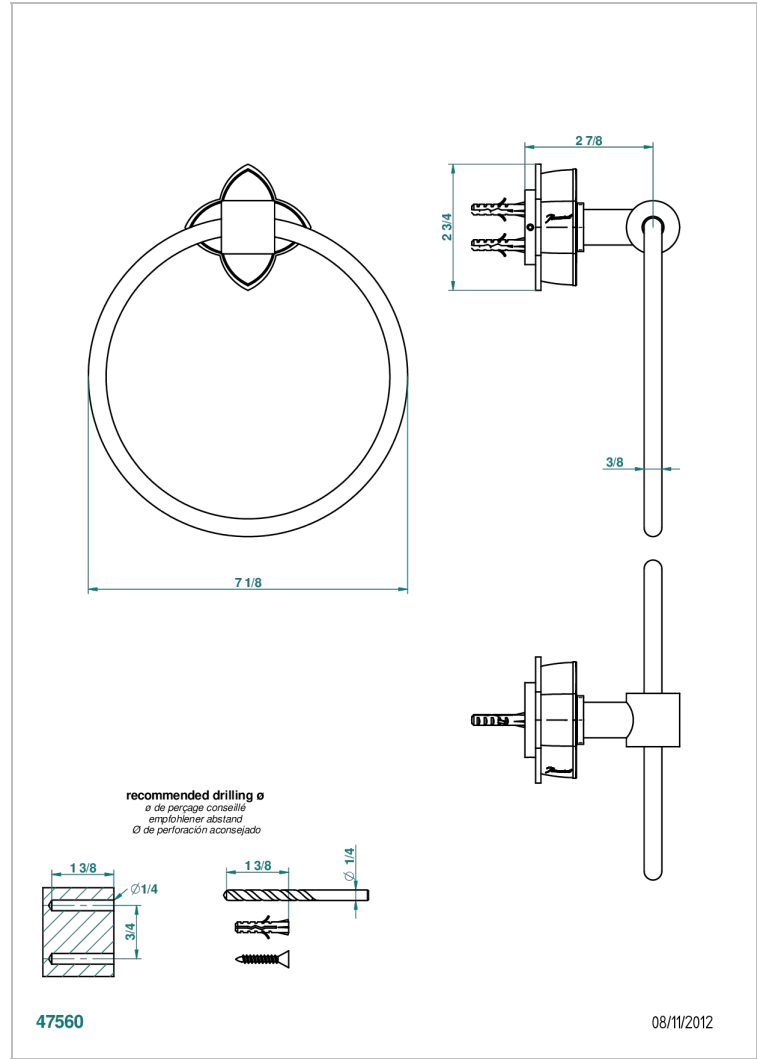

PETALE DE CRISTAL - CLEAR CRYSTAL FINE GOLD THREAD

U6E-504N

Single towel ring

CHARACTERISTIC

- Pétale de Cristal - Clear crystal fine gold thread
- Single towel ring

AVAILABLE FINITIONS

Antique nickel - H28
Black ceram - D30
Blush PVD - H62
Brass color PVD - H49
Brown bronze color PVD - F33
Gold color PVD - H52

Nickel color PVD - H55
Polished chrome (color finish) - A02
Polished chrome / Polished gold (color finish) - G02
Polished gold (color finish) - F01
Polished nickel - B01
Soft gold - F30

Soft matt gold - F31
Umber PVD - H66
Varnished matt antique red copper (color finish) - H07