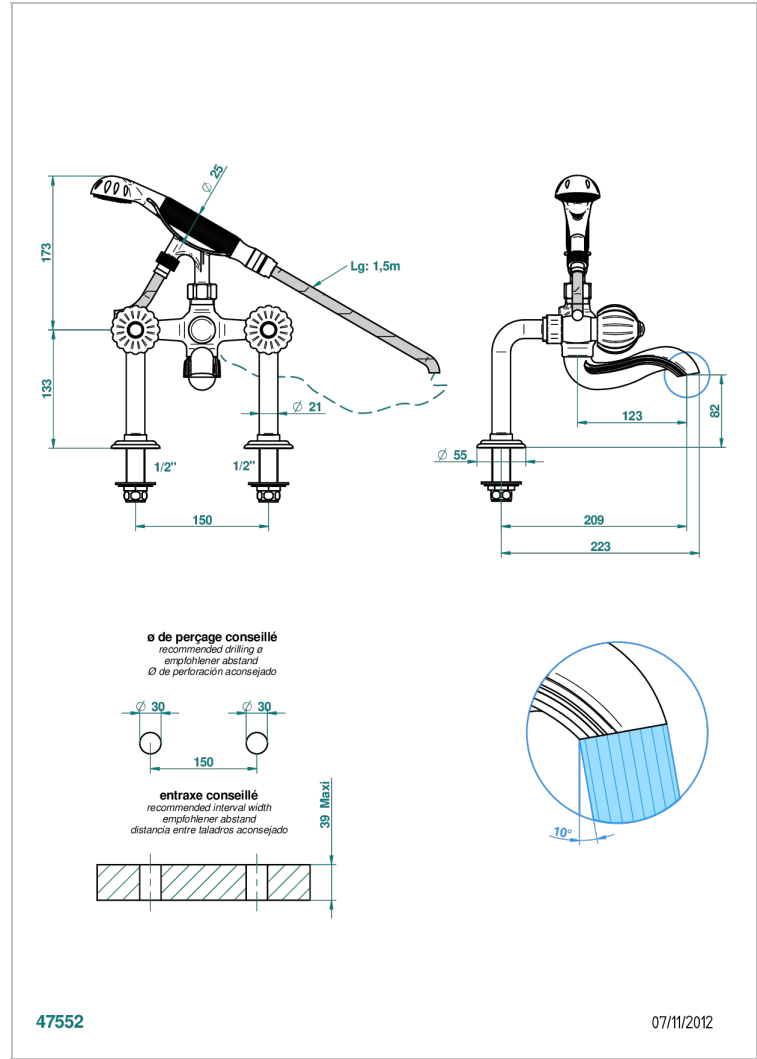

MANDARINE METAL

U1A-13G

Rim mounted 2-hole bath/telephone shower mixer, shower and hose

CHARACTERISTIC

- ACS : 21ACCLY034

TECHNICAL SPECS

- Recommandé : 3 bars (max. 5 bars) - Advised : 43,5 psi (max. 72 psi)
- Bec : 75 l/min à 3 bars - Douchette : 9,5 l/min à 3 bars
- Spout : 19,8 gpm at 43.5 psi - Handshower : 2.5 gpm at 43.5 psi

STANDARDS

AVAILABLE FINITIONS

Antique nickel - H28
Black ceram - D30
Blush PVD - H62
Brass color PVD - H49
Brown bronze color PVD - F33
Gold color PVD - H52

Graphite PVD - H64
Lacquered light bronze - D01
Matt Umber PVD - H67
Matt blush PVD - H60
Matt brass color PVD - H50
Matt brown bronze color PVD - F34