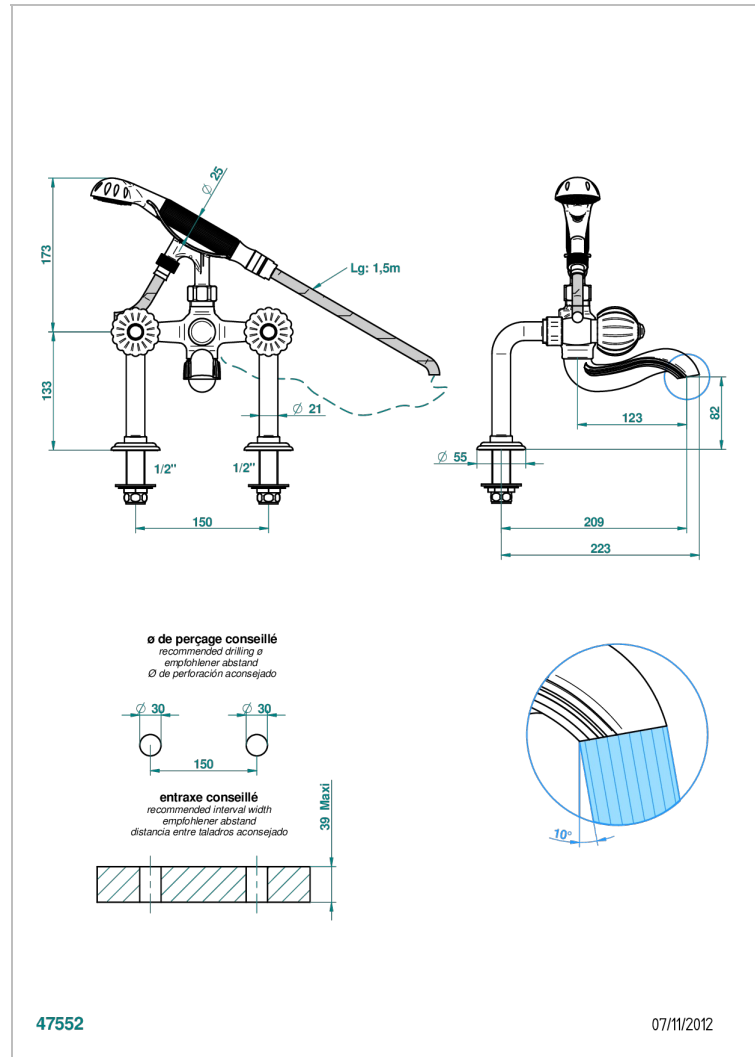

MANDARINE METAL

U1A-13G

Rim mounted 2-hole bath/telephone shower mixer, shower and hose

CHARACTERISTIC

- ACS : 21ACCLY034

TECHNICAL SPECS

- Recommandé : 3 bars (max. 5 bars) - Advised : 43,5 psi (max. 72 psi)
- Bec : 75 l/min à 3 bars - Douchette : 9,5 l/min à 3 bars
- Spout : 19,8 gpm at 43.5 psi - Handshower : 2.5 gpm at 43.5 psi

STANDARDS

AVAILABLE FINITIONS

Antique nickel - H28
Black ceram - D30
Blush PVD - H62
Brass color PVD - H49
Brown bronze color PVD - F33
Gold color PVD - H52

Graphite PVD - H64
Lacquered light bronze - D01
Matt Umber PVD - H67
Matt blush PVD - H60
Matt brass color PVD - H50
Matt brown bronze color PVD - F34