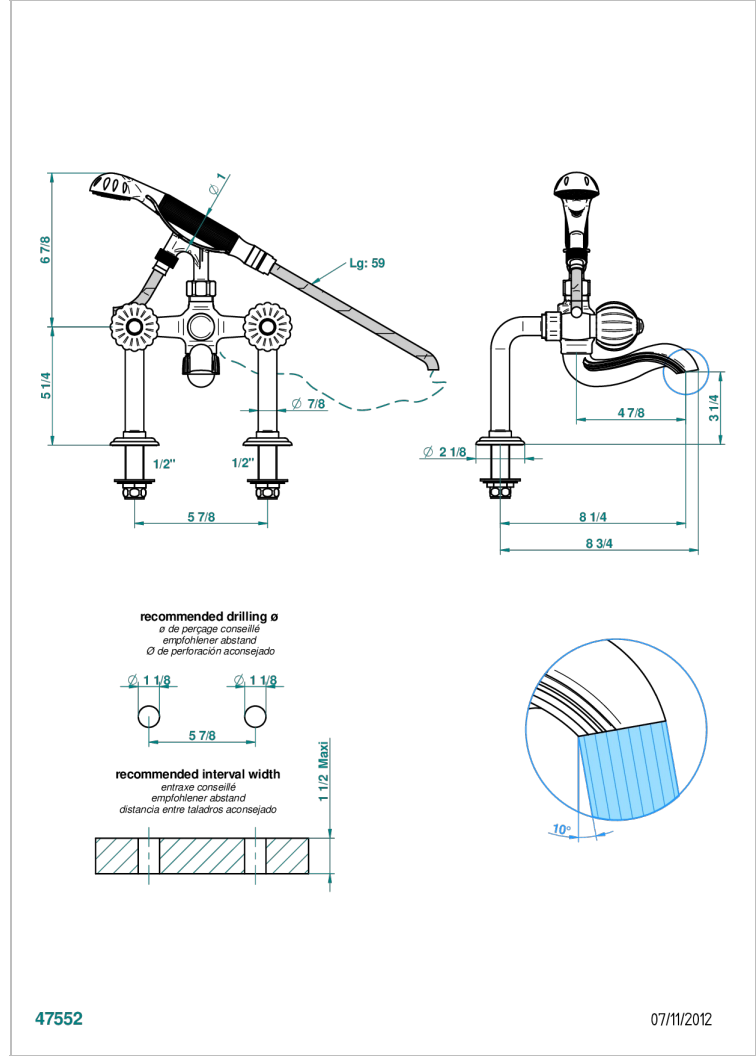

# MANDARINE METAL

U1A-13G

Rim mounted 2-hole bath/telephone shower mixer, shower and hose

THG<sup>®</sup>  
PARIS

## CHARACTERISTIC

- ACS : 21ACCLY034

## TECHNICAL SPECS

- Recommandé : 3 bars (max. 5 bars) - Advised : 43,5 psi (max. 72 psi)
- Bec : 75 l/min à 3 bars - Douchette : 9,5 l/min à 3 bars
- Spout : 19,8 gpm at 43.5 psi - Handshower : 2.5 gpm at 43.5 psi