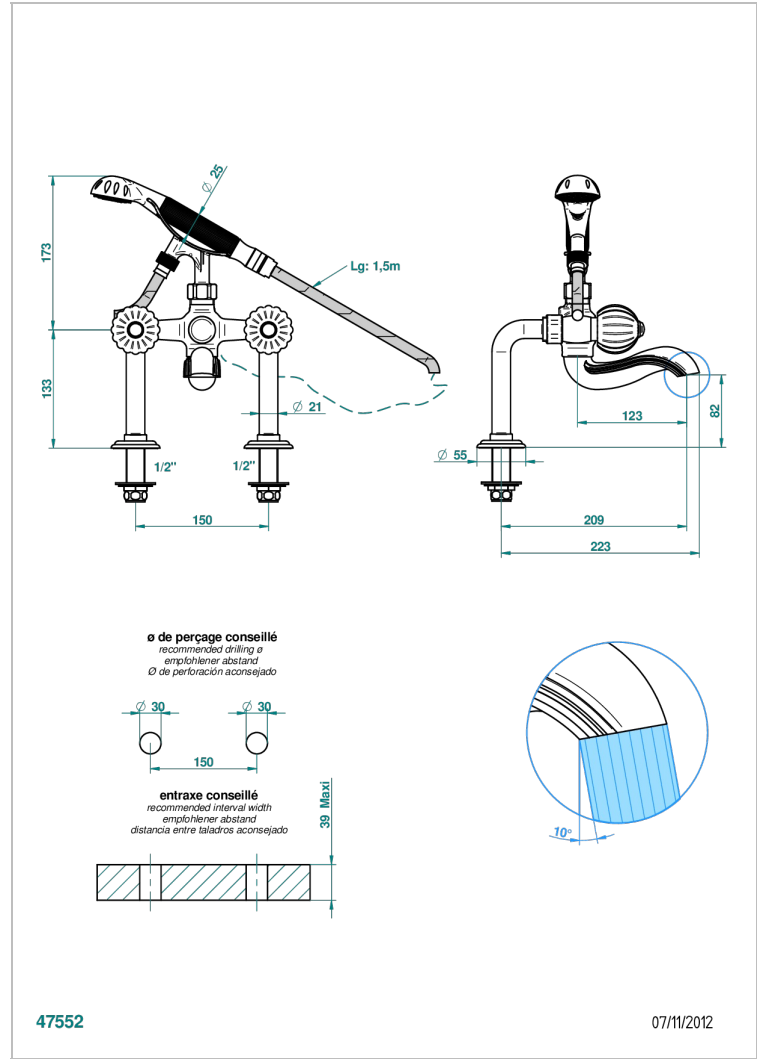

MANDARINE METAL

U1A-13G

Rim mounted 2-hole bath/telephone shower mixer, shower and hose

CHARACTERISTIC

- ACS : 21ACCLY034

TECHNICAL SPECS

- Recommandé : 3 bars (max. 5 bars) - Advised : 43,5 psi (max. 72 psi)
- Bec : 75 l/min à 3 bars - Douchette : 9,5 l/min à 3 bars
- Spout : 19,8 gpm at 43.5 psi - Handshower : 2.5 gpm at 43.5 psi

STANDARDS

AVAILABLE FINITIONS

Antique nickel - H28
 Black ceram - D30
 Blush PVD - H62
 Brass color PVD - H49
 Brown bronze color PVD - F33
 Gold color PVD - H52

Graphite PVD - H64
 Lacquered light bronze - D01
 Matt Umber PVD - H67
 Matt blush PVD - H60
 Matt brass color PVD - H50
 Matt brown bronze color PVD - F34