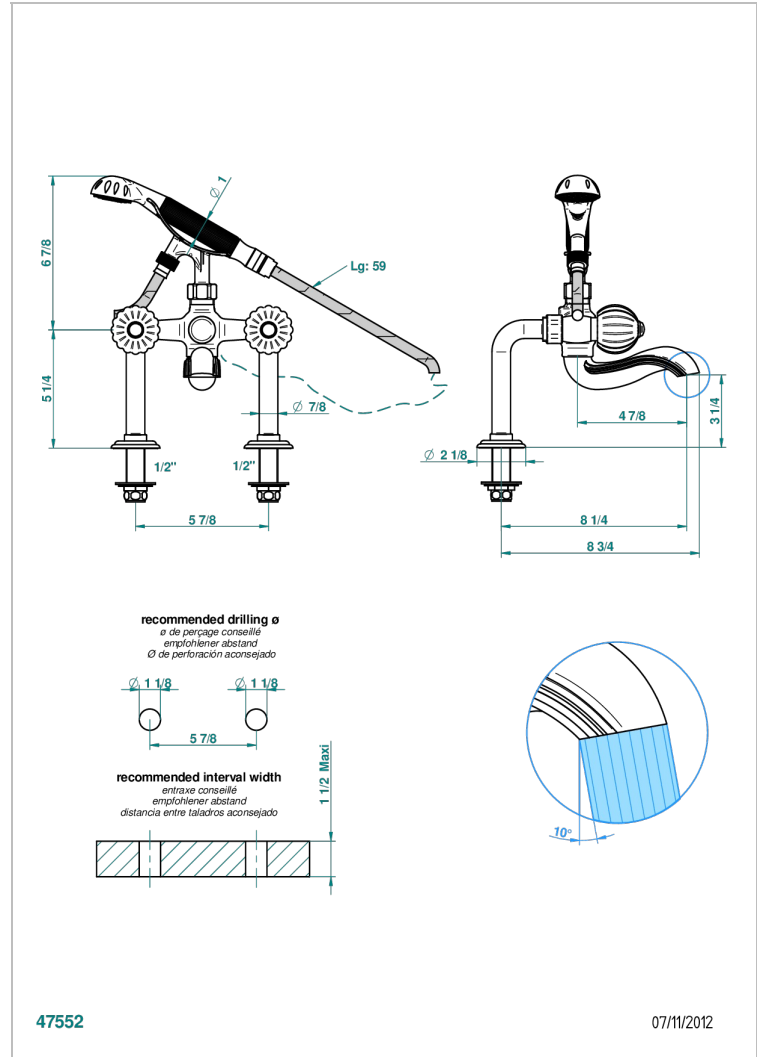

# MANDARINE METAL

U1A-13G

Rim mounted 2-hole bath/telephone shower mixer, shower and hose

THG<sup>®</sup>  
PARIS

## CHARACTERISTIC

- ACS : 21ACCLY034

## TECHNICAL SPECS

- Recommandé : 3 bars (max. 5 bars) - Advised : 43,5 psi (max. 72 psi)
- Bec : 75 l/min à 3 bars - Douchette : 9,5 l/min à 3 bars
- Spout : 19,8 gpm at 43.5 psi - Handshower : 2.5 gpm at 43.5 psi