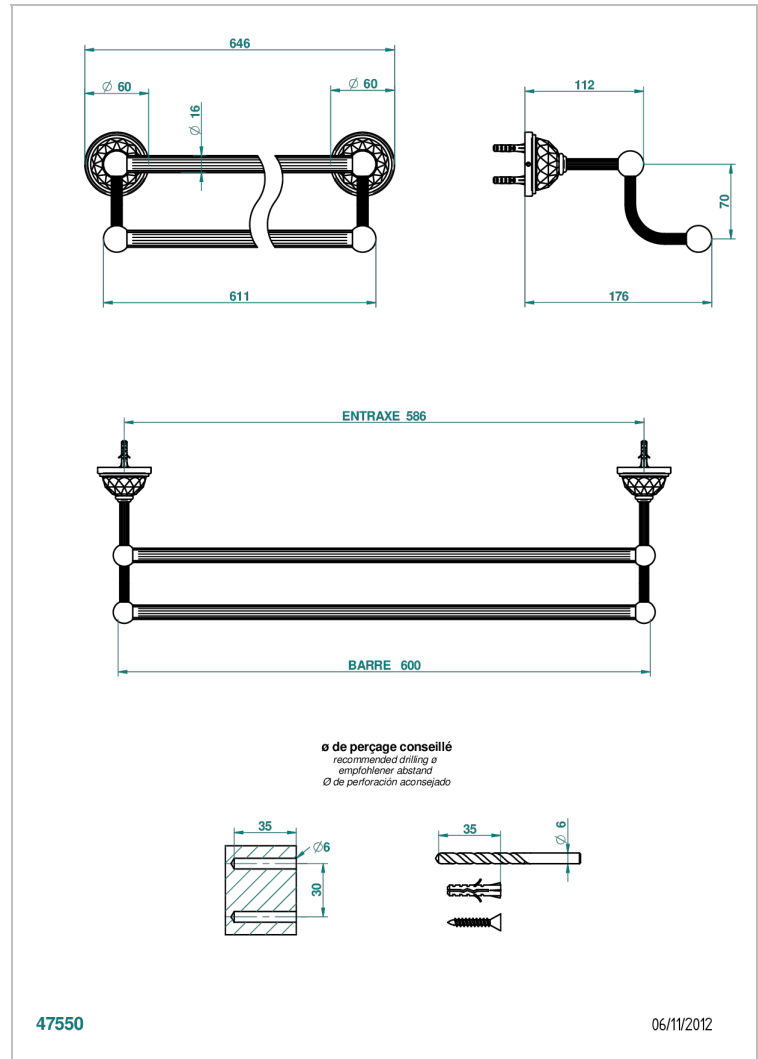

MANDARINE CRISTALLIA DIAMANT

U1K-516/60

Towel rail, 2 fixed rails, length: 600 mm

THG[®]
PARIS

CARACTERÍSTICAS

- Mandarine Cristallia Diamant
- Towel rail, 2 fixed rails, length: 600 mm

ACABADOS DISPONIBLES

Pvd marrón bronce mate - F34
Pvd umber - H66
Pvd umber mate - H67