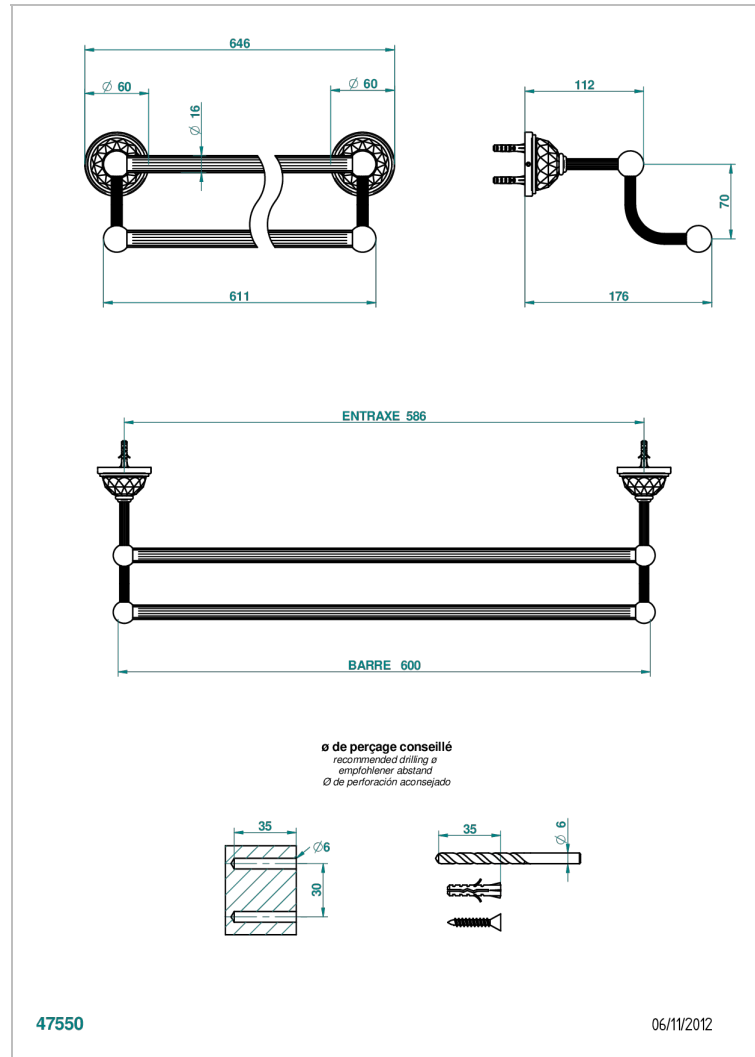

# MANDARINE CRISTALLIA DIAMANT

U1K-516/60

Double towel bar, 24" long

THG<sup>®</sup>  
PARIS

## CHARACTERISTIC

- Mandarine Cristallia Diamant
- Double towel bar, 24" long